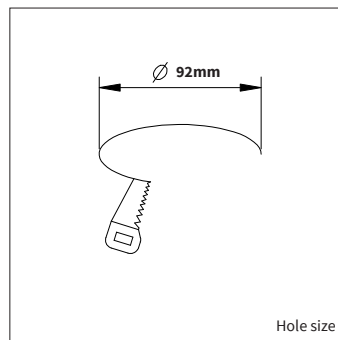

OPTIONS LMR50

GLASS COVER CLEAR	Glass IP44 art. no.: 0053.999.99.0
OPTIONS DRIVERS	Fixed output 350mA 10W art. no.: 0110.350.10.0
	Phase-cut dimmable 350mA 7W art. no.: 0107.350.20.1
	1/10V dimmable 350mA 10W art. no.: 0110.350.30.0
	DALI dimmable 350mA 6-20W art. no.: 0120.350.40.0

altum