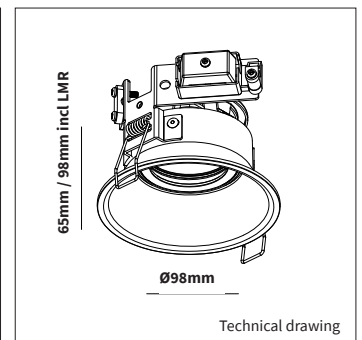

OPTIONS LMR50

GLASS COVER CLEAR	Glass IP44 art. no.: 0053.999.99.0
OPTIONS DRIVERS	Fixed output 350mA 10W art. no.: 0110.350.10.0
	Phase-cut dimmable 350mA 7W art. no.: 0107.350.20.1
	1/10V dimmable 350mA 10W art. no.: 0110.350.30.0
	DALI dimmable 350mA 6-20W art. no.: 0120.350.40.0

altum