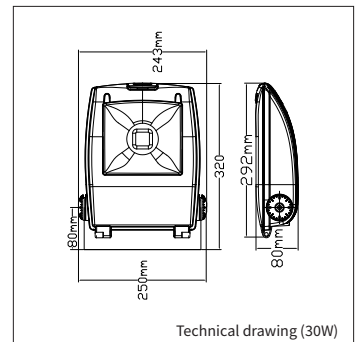

ART.NR.	LAMP TYPE	BRAND	LUMINOUS FLUX	OUTPUT POWER	MODULE EFFICIENCY	COLOUR TEMPERATURE	CRI	TC LIFETIME
8016.930.93.5	LED	Epistar	900lm	10W	90lm/W	3000K	>70	30.000 Hrs
8025.930.93.5	LED	Epistar	2700lm	30W	90lm/W	3000K	>85	30.000 Hrs
8032.930.93.5	LED	Epistar	4500lm	50W	90lm/W	3000K	>85	30.000 Hrs