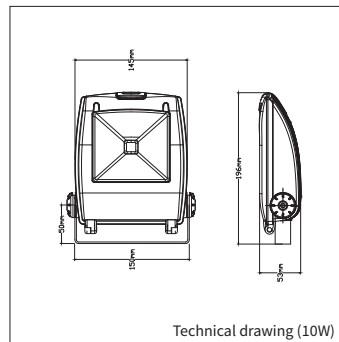

ART.NR.	LAMP TYPE	BRAND	LUMINOUS FLUX	OUTPUT POWER	MODULE EFFICIENCY	COLOUR TEMPERATURE	CRI	TC LIFETIME
8016.930.93.5	LED	Epistar	900lm	10W	90lm/W	3000K	>70	30.000 Hrs
8025.930.93.5	LED	Epistar	2700lm	30W	90lm/W	3000K	>85	30.000 Hrs
8032.930.93.5	LED	Epistar	4500lm	50W	90lm/W	3000K	>85	30.000 Hrs