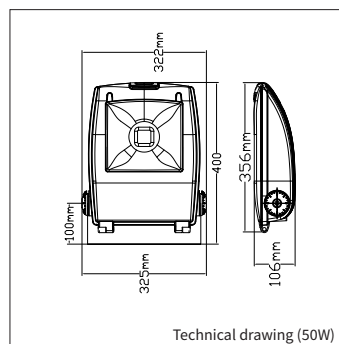

ART.NR.	LAMP TYPE	BRAND	LUMINOUS FLUX	OUTPUT POWER	MODULE EFFICIENCY	COLOUR TEMPERATURE	CRI	TC LIFETIME
8016.930.93.5	LED	Epistar	900lm	10W	90lm/W	3000K	>70	30.000 Hrs
8025.930.93.5	LED	Epistar	2700lm	30W	90lm/W	3000K	>85	30.000 Hrs
8032.930.93.5	LED	Epistar	4500lm	50W	90lm/W	3000K	>85	30.000 Hrs