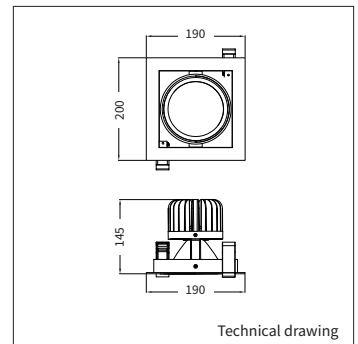

PRODUCT MATERIAL	Die-cast aluminium
LIGHT SOURCE	SLM G6
MODULE LIFETIME	50.000 hours
DRIVER	Including Xitanium driver
COLORS (Δ)	○ 3 = RAL 9003 white ● 5 = RAL 9005 black ● 6 = RAL 9006 alu
BEAM ANGLE	24°
ADJUSTABLE	Yes
SIZE	190 X 200 X 145mm

OPTIONS

OPTIONAL BEAM ANGLE	36°	4394.036.00.0	€ 5,00
	60°	4394.060.00.0	€ 5,00
EMERGENCY BALLAST	0187.003.01.0	1 hour	€ 180,00
DIMMABLE	DALI Dimmable		€ 60,00
DIFFUSER	0182.999.99.0		€ 9,50
DIFFUSER RING	Wide hole		€ 9,50
	art. no.: 0189.900.99.0		
	Narrow hole		€ 9,50
	art. no.: 0189.999.99.0		

LUXX 1

INFORMATION

WARRANTY	5 Years

Including cable and plug

3 and 4 light luminaire available on request

Hole size

Technical drawing

AVAILABLE SLM OPTIONS

To order the correct product, please replace **COB*** in the article number field with the COB code found on the last page of the catalogue

ARTICLE NUMBER	LUMINOUS FLUX	BRAND	OUTPUT POWER	COLOUR TEMPERATURE	CRI	SETTING	POWER FACTOR	SALES PRICE
4394.COB*.24.Δ	1100	Philips SLM G6	7W	827 / 830 / 835 / 840 / 850	>80	High Efficiency	>0,9	€ 155,00
4394.COB*.24.Δ	1100	Philips SLM G6	8W	927 / 930	>90	High Efficiency	>0,9	€ 160,00
4394.COB*.24.Δ	1100	Philips SLM G6	7W	830 Premium White	>80	High Efficiency	>0,9	€ 160,00
4394.COB*.24.Δ	1100	Philips SLM G6	8W	930 / 935 / 940 Premium White	>90	High Efficiency	>0,9	€ 165,00
4394.COB*.24.Δ	1100	Philips SLM G6	10W	930 Crisp White (930 CW)	>90	High Efficiency	>0,9	€ 165,00
4394.COB*.24.Δ	1100	Philips SLM G6	11W	Food Warm White (FWW)	84	High Efficiency	>0,9	€ 200,00
4394.COB*.24.Δ	1100	Philips SLM G6	11W	Food Premium Red (FPR)	88	High Efficiency	>0,9	€ 200,00
4394.COB*.24.Δ	2000	Philips SLM G6	13W	827 / 830 / 835 / 840 / 850	>80	High Efficiency	>0,9	€ 160,00
4394.COB*.24.Δ	2000	Philips SLM G6	17W	927 / 930	>90	High Efficiency	>0,9	€ 165,00
4394.COB*.24.Δ	2000	Philips SLM G6	14W	830 Premium White	>80	High Efficiency	>0,9	€ 165,00
4394.COB*.24.Δ	2000	Philips SLM G6	16W	930 / 935 / 940 Premium White	>90	High Efficiency	>0,9	€ 170,00
4394.COB*.24.Δ	2000	Philips SLM G6	21W	930 Crisp White (930 CW)	>90	High Efficiency	>0,9	€ 170,00
4394.COB*.24.Δ	2000	Philips SLM G6	23W	Food Warm White (FWW)	84	High Efficiency	>0,9	€ 205,00
4394.COB*.24.Δ	2000	Philips SLM G6	22W	Food Premium Red (FPR)	88	High Efficiency	>0,9	€ 205,00
4394.COB*.24.Δ	3000	Philips SLM G6	19W	827 / 830 / 835 / 840 / 850 / 857	>80	High Efficiency	>0,9	€ 165,00
4394.COB*.24.Δ	3000	Philips SLM G6	26W	927 / 930	>90	High Efficiency	>0,9	€ 170,00
4394.COB*.24.Δ	3000	Philips SLM G6	20W	830 Premium White	>80	High Efficiency	>0,9	€ 170,00
4394.COB*.24.Δ	3000	Philips SLM G6	25W	930 / 935 / 940 Premium White	>90	High Efficiency	>0,9	€ 175,00
4394.COB*.24.Δ	3000	Philips SLM G6	32W	930 Crisp White (930 CW)	>90	High Efficiency	>0,9	€ 175,00
4394.COB*.24.Δ	4500	Philips SLM G6	29W	827 / 830 / 835 / 840 / 850 / 857	>80	High Efficiency	>0,9	€ 180,00
4394.COB*.24.Δ	4500	Philips SLM G6	30W	830 Premium White	>80	High Efficiency	>0,9	€ 185,00

High efficiency is the standard Keylight setting for all SLM G6 LED modules. For technical and warranty information regarding high efficiency, see last page of the catalogue. Standard system warranty is 5 years.