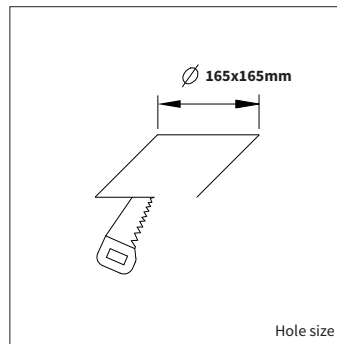

INFORMATION

WARRANTY	5 Years

Including cable and plug

3 and 4 light luminaire available on request

Hole size

AVAILABLE SLM OPTIONS

To order the correct product, please replace **COB*** in the article number field with the COB code found on the last page of the catalogue

ARTICLE NUMBER	LUMINOUS FLUX	BRAND	OUTPUT POWER	COLOUR TEMPERATURE	CRI	SETTING	POWER FACTOR	SALES PRICE
4394.COB*.24.Δ	1100	Philips SLM G6	7W	827 / 830 / 835 / 840 / 850	>80	High Efficiency	>0,9	€ 155,00
4394.COB*.24.Δ	1100	Philips SLM G6	8W	927 / 930	>90	High Efficiency	>0,9	€ 160,00
4394.COB*.24.Δ	1100	Philips SLM G6	7W	830 Premium White	>80	High Efficiency	>0,9	€ 160,00
4394.COB*.24.Δ	1100	Philips SLM G6	8W	930 / 935 / 940 Premium White	>90	High Efficiency	>0,9	€ 165,00
4394.COB*.24.Δ	1100	Philips SLM G6	10W	930 Crisp White (930 CW)	>90	High Efficiency	>0,9	€ 165,00
4394.COB*.24.Δ	1100	Philips SLM G6	11W	Food Warm White (FWW)	84	High Efficiency	>0,9	€ 200,00
4394.COB*.24.Δ	1100	Philips SLM G6	11W	Food Premium Red (FPR)	88	High Efficiency	>0,9	€ 200,00
4394.COB*.24.Δ	2000	Philips SLM G6	13W	827 / 830 / 835 / 840 / 850	>80	High Efficiency	>0,9	€ 160,00
4394.COB*.24.Δ	2000	Philips SLM G6	17W	927 / 930	>90	High Efficiency	>0,9	€ 165,00
4394.COB*.24.Δ	2000	Philips SLM G6	14W	830 Premium White	>80	High Efficiency	>0,9	€ 165,00
4394.COB*.24.Δ	2000	Philips SLM G6	16W	930 / 935 / 940 Premium White	>90	High Efficiency	>0,9	€ 170,00
4394.COB*.24.Δ	2000	Philips SLM G6	21W	930 Crisp White (930 CW)	>90	High Efficiency	>0,9	€ 170,00
4394.COB*.24.Δ	2000	Philips SLM G6	23W	Food Warm White (FWW)	84	High Efficiency	>0,9	€ 205,00
4394.COB*.24.Δ	2000	Philips SLM G6	22W	Food Premium Red (FPR)	88	High Efficiency	>0,9	€ 205,00
4394.COB*.24.Δ	3000	Philips SLM G6	19W	827 / 830 / 835 / 840 / 850 / 857	>80	High Efficiency	>0,9	€ 165,00
4394.COB*.24.Δ	3000	Philips SLM G6	26W	927 / 930	>90	High Efficiency	>0,9	€ 170,00
4394.COB*.24.Δ	3000	Philips SLM G6	20W	830 Premium White	>80	High Efficiency	>0,9	€ 170,00
4394.COB*.24.Δ	3000	Philips SLM G6	25W	930 / 935 / 940 Premium White	>90	High Efficiency	>0,9	€ 175,00
4394.COB*.24.Δ	3000	Philips SLM G6	32W	930 Crisp White (930 CW)	>90	High Efficiency	>0,9	€ 175,00
4394.COB*.24.Δ	4500	Philips SLM G6	29W	827 / 830 / 835 / 840 / 850 / 857	>80	High Efficiency	>0,9	€ 180,00
4394.COB*.24.Δ	4500	Philips SLM G6	30W	830 Premium White	>80	High Efficiency	>0,9	€ 185,00

High efficiency is the standard Keylight setting for all SLM G6 LED modules. For technical and warranty information regarding high efficiency, see last page of the catalogue. Standard system warranty is 5 years.