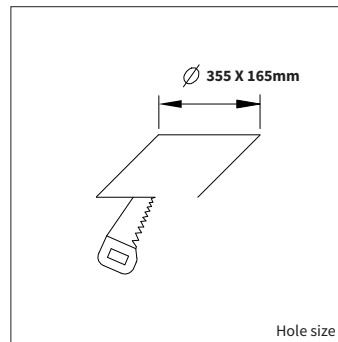

INFORMATION

WARRANTY	5 Years

Including cable and plug

3 and 4 light luminaire available on request

AVAILABLE SLM OPTIONS

To order the correct product, please replace **COB*** in the article number field with the COB code found on the last page of the catalogue

ARTICLE NUMBER	LUMINOUS FLUX	BRAND	OUTPUT POWER	COLOUR TEMPERATURE	CRI	SETTING	POWER FACTOR	SALES PRICE
4395.COB*.24.Δ	1100	Philips SLM G6	7W	827 / 830 / 835 / 840 / 850	>80	High Efficiency	>0,9	€ 310,00
4395.COB*.24.Δ	1100	Philips SLM G6	8W	927 / 930	>90	High Efficiency	>0,9	€ 320,00
4395.COB*.24.Δ	1100	Philips SLM G6	7W	830 Premium White	>80	High Efficiency	>0,9	€ 320,00
4395.COB*.24.Δ	1100	Philips SLM G6	8W	930 / 935 / 940 Premium White	>90	High Efficiency	>0,9	€ 330,00
4395.COB*.24.Δ	1100	Philips SLM G6	10W	930 Crisp White (930 CW)	>90	High Efficiency	>0,9	€ 330,00
4395.COB*.24.Δ	1100	Philips SLM G6	11W	Food Warm White (FWW)	84	High Efficiency	>0,9	€ 400,00
4395.COB*.24.Δ	1100	Philips SLM G6	11W	Food Premium Red (FPR)	88	High Efficiency	>0,9	€ 400,00
4395.COB*.24.Δ	2000	Philips SLM G6	13W	827 / 830 / 835 / 840 / 850	>80	High Efficiency	>0,9	€ 320,00
4395.COB*.24.Δ	2000	Philips SLM G6	17W	927 / 930	>90	High Efficiency	>0,9	€ 330,00
4395.COB*.24.Δ	2000	Philips SLM G6	14W	830 Premium White	>80	High Efficiency	>0,9	€ 330,00
4395.COB*.24.Δ	2000	Philips SLM G6	16W	930 / 935 / 940 Premium White	>90	High Efficiency	>0,9	€ 340,00
4395.COB*.24.Δ	2000	Philips SLM G6	21W	930 Crisp White (930 CW)	>90	High Efficiency	>0,9	€ 340,00
4395.COB*.24.Δ	2000	Philips SLM G6	23W	Food Warm White (FWW)	84	High Efficiency	>0,9	€ 410,00
4395.COB*.24.Δ	2000	Philips SLM G6	22W	Food Premium Red (FPR)	88	High Efficiency	>0,9	€ 410,00
4395.COB*.24.Δ	3000	Philips SLM G6	19W	827 / 830 / 835 / 840 / 850 / 857	>80	High Efficiency	>0,9	€ 330,00
4395.COB*.24.Δ	3000	Philips SLM G6	26W	927 / 930	>90	High Efficiency	>0,9	€ 340,00
4395.COB*.24.Δ	3000	Philips SLM G6	20W	830 Premium White	>80	High Efficiency	>0,9	€ 340,00
4395.COB*.24.Δ	3000	Philips SLM G6	25W	930 / 935 / 940 Premium White	>90	High Efficiency	>0,9	€ 350,00
4395.COB*.24.Δ	3000	Philips SLM G6	32W	930 Crisp White (930 CW)	>90	High Efficiency	>0,9	€ 350,00
4395.COB*.24.Δ	4500	Philips SLM G6	29W	827 / 830 / 835 / 840 / 850 / 857	>80	High Efficiency	>0,9	€ 360,00
4395.COB*.24.Δ	4500	Philips SLM G6	30W	830 Premium White	>80	High Efficiency	>0,9	€ 370,00

High efficiency is the standard Keylight setting for all SLM G6 LED modules. For technical and warranty information regarding high efficiency, see last page of the catalogue. Standard system warranty is 5 years.