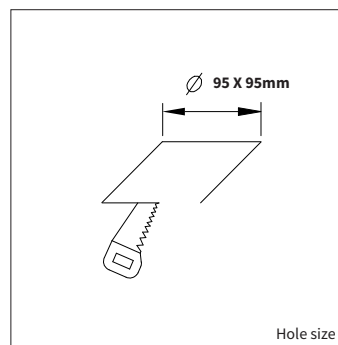

INFORMATION

! Only luminaire body, lightsource and/or driver excluded

All drivers include a cable and plug

Including an assemble plate to mount a single unit into a double, triple, quadruple or "L" shape unit easily in a short time