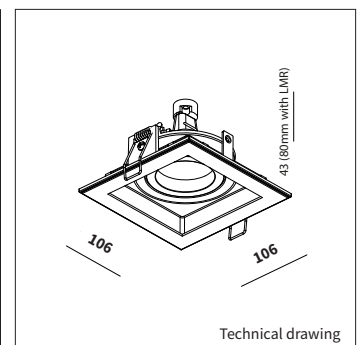

INFORMATION

! Only luminaire body, lightsource and/or driver excluded

All drivers include a cable and plug

Including an assemble plate to mount a single unit into a double, triple, quadruple or "L" shape unit easily in a short time