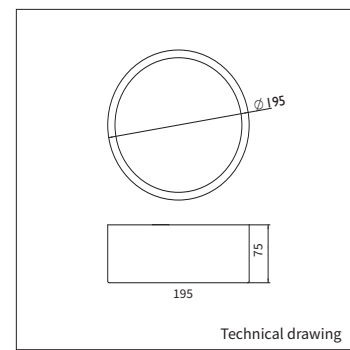

INFORMATION

WARRANTY	5 Years

Δ see colors

ORBIT 20

ART.NR.	LAMP TYPE	BRAND	LUMINOUS FLUX	OUTPUT POWER	MODULE EFFICIENCY	COLOUR TEMPERATURE	CRI	TC LIFETIME	POWER FACTOR
Δ see color									
5002.181.91Δ	LED plate	Philips	1500LM	14W	107LM/W	3000K	>80	50.000 Hrs	>0,9
5002.182.91Δ	LED plate	Philips	1300LM	13W	115LM/W	4000K	>80	50.000 Hrs	>0,9