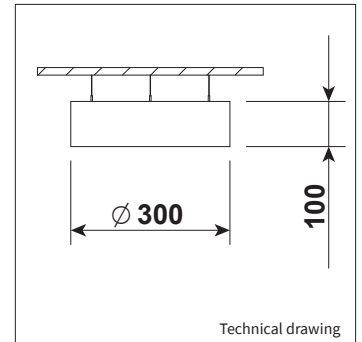

INFORMATION

WARRANTY	5 Years

1,5m steel wire suspension set standard

ART.NR.	LAMP TYPE	BRAND	LIGHT OUTPUT	MODULE POWER	MODULE EFFICIENCY	CORRELATED COLOUR TEMPERATURE	COLOUR RENDERING INDEX	TC LIFE
Δ see colors								
7300.300.30.Δ	LED module	Philips	2500lm	21W	119lm/W	3000	>80	50.000 Hrs
7300.300.40.Δ	LED module	Philips	2500lm	21W	119lm/W	4000	>80	50.000 Hrs
UP/DN								
7301.300.30.Δ	LED module	Philips	2500lm	21W	119lm/W	3000	>80	50.000 Hrs
7301.300.40.Δ	LED module	Philips	2500lm	21W	119lm/W	4000	>80	50.000 Hrs