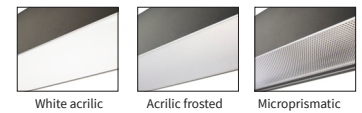

INFORMATION

WARRANTY	5 Years

1,5m steel wire suspension set standard

ART.NR.	LAMP TYPE	BRAND	LIGHT OUTPUT	MODULE POWER	MODULE EFFICIENCY	CORRELATED COLOUR TEMPERATURE	COLOUR RENDERING INDEX	TC LIFE
Δ see colors								
7300.300.30.Δ	LED module	Philips	2500lm	21W	119lm/W	3000	>80	50.000 Hrs
7300.300.40.Δ	LED module	Philips	2500lm	21W	119lm/W	4000	>80	50.000 Hrs
UP/DN								
7301.300.30.Δ	LED module	Philips	2500lm	21W	119lm/W	3000	>80	50.000 Hrs
7301.300.40.Δ	LED module	Philips	2500lm	21W	119lm/W	4000	>80	50.000 Hrs