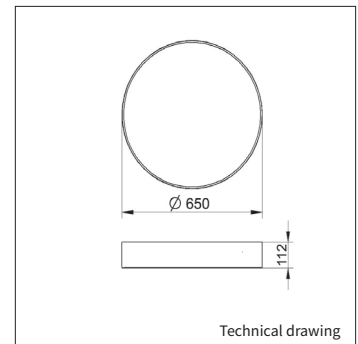

INFORMATION

WARRANTY	5 Years

Δ see colors

ART.NR.	LAMP TYPE	BRAND	LUMINOUS FLUX	OUTPUT POWER	MODULE EFFICIENCY	COLOUR TEMPERATURE	CRI	TC LIFETIME	POWER FACTOR
Δ see color									
5650.195.91.Δ	LEDLine	Philips	5200LM	35W	148LM/W	3000K	>80	50.000 Hrs	>0,9
5650.196.91.Δ	LEDLine	Philips	5200LM	35W	148LM/W	4000K	>80	50.000 Hrs	>0,9