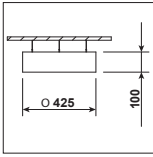

Technical drawing