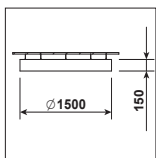

Technical drawing