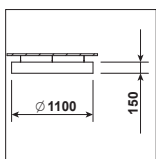

Technical drawing