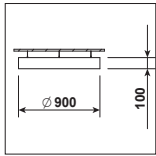

Technical drawing