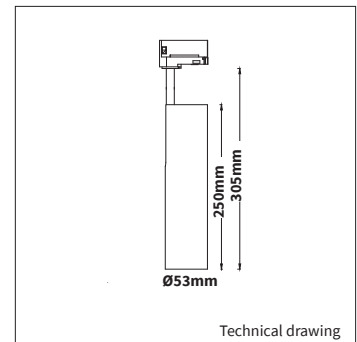

INFORMATION

WARRANTY	3 Years

Including standard black anti-glare ring

PASO MINI