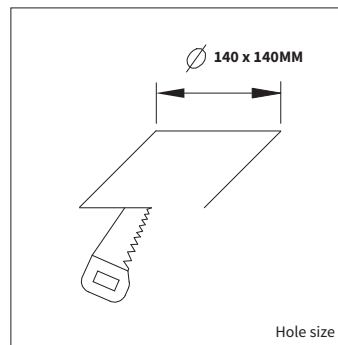

INFORMATION

WARRANTY	5 Years

Δ = product color code. See colors including cable and plug.

- This luminaire can be customized with different RAL color combinations. For example: White inside and black as the outer frame color.
- 3 and 4 light luminaire available on request.

Hole size