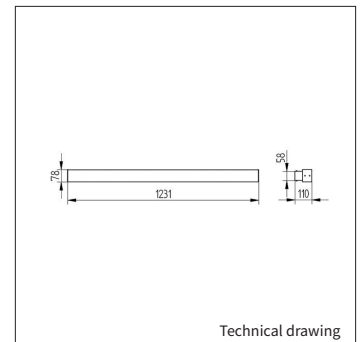

PROFILE 6 UP/DN