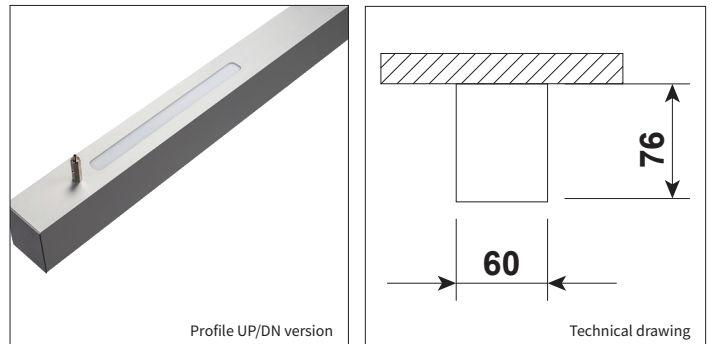

OPTIONS

COLORS	Available in all RAL colours on request Additional price + 10%	
EMERGENCY BALLAST	0187.003.01.0 - 1 hour	€ 180,00
DIMMABLE	DALI dimmable	€ 60,00
DIFFUSER	White acrylic diffuser in standard Acrylic frosted, microprismatic or any other on request	
UGR DIFFUSER	UGR<19 diffuser on request	
IP CLASS	IP20 in standard, IP44 on request	
MOVEMENT SENSOR	On request	
DAYLIGHT CONTROL SENSOR	On request	
SUSPENSION SET/WIRES	2 steel wires + power cable	€ 45,00
	standard length 1500mm	

PROFILE 6

INFORMATION

WARRANTY	5 Years

This luminaire can be mounted directly to the ceiling or pendant with steel wires and can be connected to form long LED lighting lines.

We can produce this luminaire in different lengths and shapes on request.