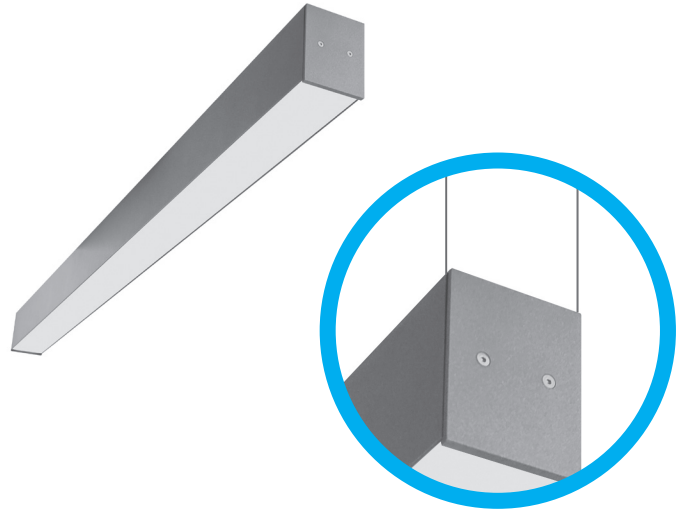

PROFILE 6

PRODUCT MATERIAL	Aluminium profile
LIGHT SOURCE	Philips Ledline
MODULE LIFETIME	Approx. 50.000 hours
DRIVER LEDLINE	Including Philips xitanium driver
COLORS (Δ)	○ 3 = RAL 9003 white ● 5 = RAL 9005 black ● 6 = RAL 9006 alu
REFLECTOR	Aluminium white
ADJUSTABLE	No
SIZE	587/868/1149/1430 X 60 X 76mm