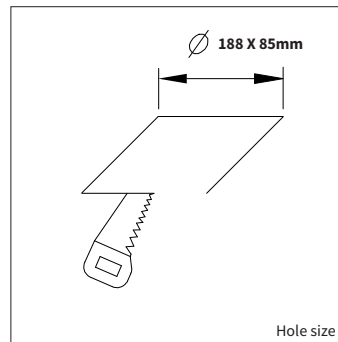

INFORMATION

- Only luminaire body, lightsource and/or driver excluded
- All drivers include a cable and plug

ART.NR.	LAMP TYPE	BRAND	LUMINOUS FLUX	OUTPUT POWER	MODULE EFFICIENCY	COLOUR TEMPERATURE	CRI	TC LIFETIME	BEAM ANGLE	mA	SALES PRICE
Δ see colors											
4907.001.98.Δ	MR16	~	~	Max. 50W	~	~	~	~	~	~	€ 42,50
4907.002.98.Δ	GU10	~	~	Max. 50W	~	~	~	~	~	~	€ 42,50
4907.171.20.Δ	LMR50	Bridgelux V6	2x 575lm	2x 6,8W	2x 85lm/W	2x 2700K	>90	30.000 Hrs	20°	350	€ 130,00
4907.172.30.Δ	LMR50	Bridgelux V6	2x 575lm	2x 6,8W	2x 85lm/W	2x 2700K	>90	30.000 Hrs	30°	350	€ 130,00
4907.173.20.Δ	LMR50	Bridgelux V6	2x 600lm	2x 6,8W	2x 88lm/W	2x 3000K	>90	30.000 Hrs	20°	350	€ 130,00
4907.174.30.Δ	LMR50	Bridgelux V6	2x 600lm	2x 6,8W	2x 88lm/W	2x 3000K	>90	30.000 Hrs	30°	350	€ 130,00
4907.175.20.Δ	LMR50	Sharp GW6	2x 563lm	2x 6,6W	2x 85lm/W	2X 2000 - 2800K	>80	30.000 Hrs	20°	350	€ 190,00
4907.176.30.Δ	LMR50	Sharp GW6	2x 563lm	2x 6,6W	2x 85lm/W	2X 2000 - 2800K	>80	30.000 Hrs	30°	350	€ 190,00