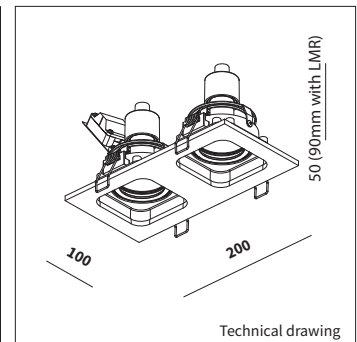

QUASAR 10-2

INFORMATION

- Only luminaire body, lightsource and/or driver excluded
- All drivers include a cable and plug

ART.NR.	LAMP TYPE	BRAND	LUMINOUS FLUX	OUTPUT POWER	MODULE EFFICIENCY	COLOUR TEMPERATURE	CRI	TC LIFETIME	BEAM ANGLE	mA	SALES PRICE
Δ see colors											
4907.001.98.Δ	MR16	~	~	Max. 50W	~	~	~	~	~	~	€ 42,50
4907.002.98.Δ	GU10	~	~	Max. 50W	~	~	~	~	~	~	€ 42,50
4907.171.20.Δ	LMR50	Bridgelux V6	2x 575lm	2x 6,8W	2x 85lm/W	2x 2700K	>90	30.000 Hrs	20°	350	€ 130,00
4907.172.30.Δ	LMR50	Bridgelux V6	2x 575lm	2x 6,8W	2x 85lm/W	2x 2700K	>90	30.000 Hrs	30°	350	€ 130,00
4907.173.20.Δ	LMR50	Bridgelux V6	2x 600lm	2x 6,8W	2x 88lm/W	2x 3000K	>90	30.000 Hrs	20°	350	€ 130,00
4907.174.30.Δ	LMR50	Bridgelux V6	2x 600lm	2x 6,8W	2x 88lm/W	2x 3000K	>90	30.000 Hrs	30°	350	€ 130,00
4907.175.20.Δ	LMR50	Sharp GW6	2x 563lm	2x 6,6W	2x 85lm/W	2X 2000 - 2800K	>80	30.000 Hrs	20°	350	€ 190,00
4907.176.30.Δ	LMR50	Sharp GW6	2x 563lm	2x 6,6W	2x 85lm/W	2X 2000 - 2800K	>80	30.000 Hrs	30°	350	€ 190,00