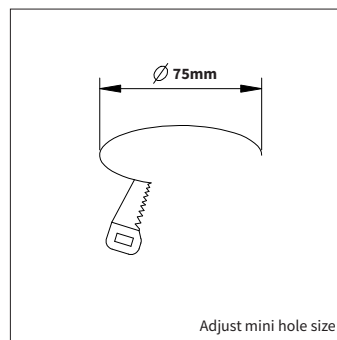

PRODUCT MATERIAL	Die-casting aluminium
LIGHT SOURCE	GU10
MODULE LIFETIME	Approx. 20.000 hours
COLORS (Δ)	○ 3 = RAL 9003 white ● 5 = RAL 9005 black
BEAM ANGLE	38°
ADJUSTABLE	Fixed and adjustable
SIZE ADJUST MINI	89 X 150mm
SIZE FIX MINI	98 X 150mm

SPIDER ADJUST MINI

SPIDER FIX MINI

ART.NR.	LAMP TYPE	BRAND	LUMINOUS FLUX	OUTPUT POWER	MODULE EFFICIENCY	COLOUR TEMPERATURE	CRI	TC LIFETIME
Adjust mini								
Δ see colors								
4132.270.25.Δ	GU10	Keylight	350lm	5W	70lm/W	2700K	>80	20.000Hrs
ART.NR.	LAMP TYPE	BRAND	LUMINOUS FLUX	OUTPUT POWER	MODULE EFFICIENCY	COLOUR TEMPERATURE	CRI	TC LIFETIME
Fix mini								
4131.270.25.Δ	GU10	Keylight	350lm	5W	70lm/W	2700K	>80	20.000Hrs