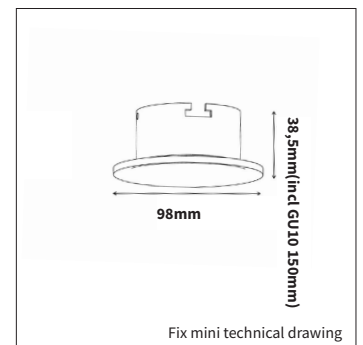

PRODUCT MATERIAL	Die-casting aluminium
LIGHT SOURCE	GU10
MODULE LIFETIME	Approx. 20.000 hours
COLORS (Δ)	○ 3 = RAL 9003 white ● 5 = RAL 9005 black
BEAM ANGLE	38°
ADJUSTABLE	Fixed and adjustable
SIZE ADJUST MINI	89 X 150mm
SIZE FIX MINI	98 X 150mm

SPIDER ADJUST MINI

SPIDER FIX MINI

ART.NR.	LAMP TYPE	BRAND	LUMINOUS FLUX	OUTPUT POWER	MODULE EFFICIENCY	COLOUR TEMPERATURE	CRI	TC LIFETIME
Adjust mini								
Δ see colors								
4132.270.25.Δ	GU10	Keylight	350lm	5W	70lm/W	2700K	>80	20.000Hrs
ART.NR.	LAMP TYPE	BRAND	LUMINOUS FLUX	OUTPUT POWER	MODULE EFFICIENCY	COLOUR TEMPERATURE	CRI	TC LIFETIME
Fix mini								
4131.270.25.Δ	GU10	Keylight	350lm	5W	70lm/W	2700K	>80	20.000Hrs