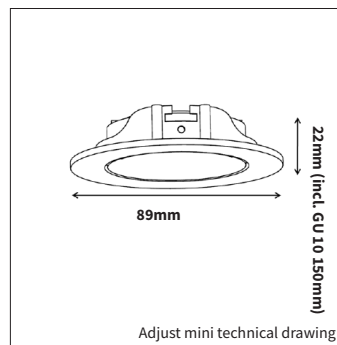

PRODUCT MATERIAL	Die-casting aluminium
LIGHT SOURCE	GU10
MODULE LIFETIME	Approx. 20.000 hours
COLORS (Δ)	○ 3 = RAL 9003 white ● 5 = RAL 9005 black
BEAM ANGLE	38°
ADJUSTABLE	Fixed and adjustable
SIZE ADJUST MINI	89 X 150mm
SIZE FIX MINI	98 X 150mm

SPIDER ADJUST MINI

SPIDER FIX MINI

ART.NR.	LAMP TYPE	BRAND	LUMINOUS FLUX	OUTPUT POWER	MODULE EFFICIENCY	COLOUR TEMPERATURE	CRI	TC LIFETIME
Adjust mini								
Δ see colors								
4132.270.25.Δ	GU10	Keylight	350lm	5W	70lm/W	2700K	>80	20.000Hrs
ART.NR.	LAMP TYPE	BRAND	LUMINOUS FLUX	OUTPUT POWER	MODULE EFFICIENCY	COLOUR TEMPERATURE	CRI	TC LIFETIME
Fix mini								
4131.270.25.Δ	GU10	Keylight	350lm	5W	70lm/W	2700K	>80	20.000Hrs