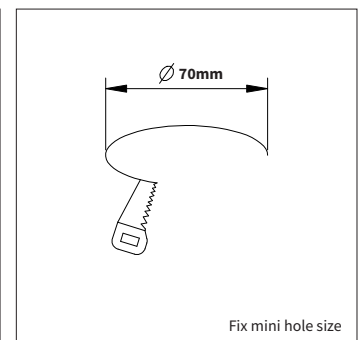

PRODUCT MATERIAL	Die-casting aluminium
LIGHT SOURCE	GU10
MODULE LIFETIME	Approx. 20.000 hours
COLORS (Δ)	○ 3 = RAL 9003 white ● 5 = RAL 9005 black
BEAM ANGLE	38°
ADJUSTABLE	Fixed and adjustable
SIZE ADJUST MINI	89 X 150mm
SIZE FIX MINI	98 X 150mm

SPIDER ADJUST MINI

SPIDER FIX MINI

ART.NR.	LAMP TYPE	BRAND	LUMINOUS FLUX	OUTPUT POWER	MODULE EFFICIENCY	COLOUR TEMPERATURE	CRI	TC LIFETIME
Adjust mini								
Δ see colors								
4132.270.25.Δ	GU10	Keylight	350lm	5W	70lm/W	2700K	>80	20.000Hrs
ART.NR.	LAMP TYPE	BRAND	LUMINOUS FLUX	OUTPUT POWER	MODULE EFFICIENCY	COLOUR TEMPERATURE	CRI	TC LIFETIME
Fix mini								
4131.270.25.Δ	GU10	Keylight	350lm	5W	70lm/W	2700K	>80	20.000Hrs