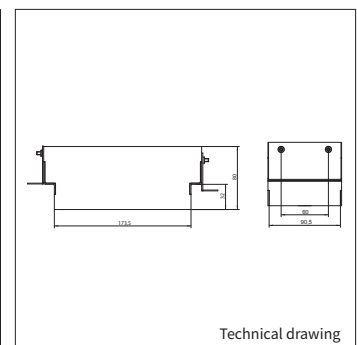

INFORMATION

! Only luminaire body, lightsource and/or driver excluded.

LMR includes a driver, cable and plug.

LMR **Dim to Warm** includes a dimmable driver, cable and plug.