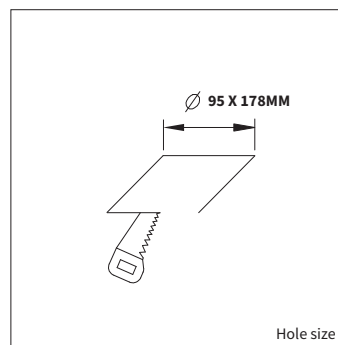

INFORMATION

! Only luminaire body, lightsource and/or driver excluded.

LMR includes a driver, cable and plug.

LMR **Dim to Warm** includes a dimmable driver, cable and plug.