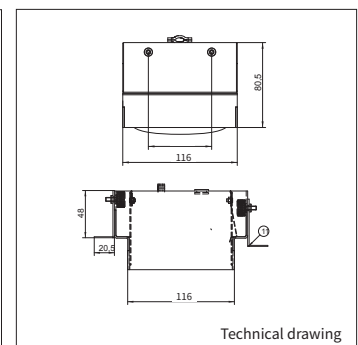

OPTIONS LMR50

COLORS	The standard colors, as stated above, can be combined with the fixture inside/outside. No additional price. Available in all RAL colours and combinations on request. Additional price + 10%	
GLASS COVER CLEAR	Glass IP44 art. no.: 0053.999.99.0	€ 7,50
DIMMABLE DRIVERS 350mA <i>IN COMBINATION WITH THIS LUMINAIRE. ADDITIONAL PRICE.</i>	Fixed output 350mA 10W art. no.: 0000.000.00.0	€ 0,00
	Phase-cut Dimmable 350mA 10W art. no.: 0110.350.10.1	€ 29,50
	1/10v Dimmable 350mA 10W art. no.: 0110.350.10.1	€ 29,50
	DALI Dimmable 350mA 18W art. no.: 0118.350.15.1	€ 55,00

QUBICTRIMLESS RM 1