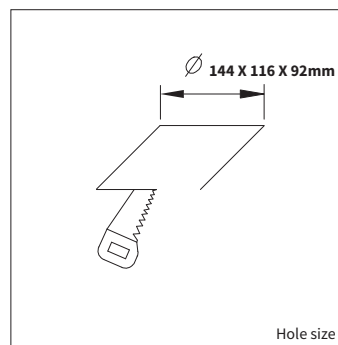

OPTIONS LMR50

COLORS	The standard colors, as stated above, can be combined with the fixture inside/outside. No additional price. Available in all RAL colours and combinations on request. Additional price + 10%	
GLASS COVER CLEAR	Glass IP44 art. no.: 0053.999.99.0	€ 7,50
DIMMABLE DRIVERS 350mA <i>IN COMBINATION WITH THIS LUMINAIRE. ADDITIONAL PRICE.</i>	Fixed output 350mA 10W art. no.: 0000.000.00.0	€ 0,00
	Phase-cut Dimmable 350mA 10W art. no.: 0110.350.10.1	€ 29,50
	1/10v Dimmable 350mA 10W art. no.: 0110.350.10.1	€ 29,50
	DALI Dimmable 350mA 18W art. no.: 0118.350.15.1	€ 55,00

QUBICTRIMLESS RM 1