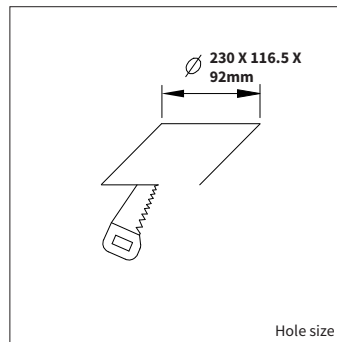

QUBIC TRIMLESS 2

PRODUCT MATERIAL	Steel
LIGHT SOURCE	MR16 / GU10 / LMR50
MODULE LIFETIME	Approx. 30.000 hours
DRIVER	See options
COLORS (Δ)	○ 3 = RAL 9003 white ● 77 = RAL 7037 light grey ● 7 = RAL 7043 anthracite ● 5 = RAL 9005 black
BEAM ANGLE	
ADJUSTABLE	Yes
SIZE	230 X 116.5 X 92mm

OPTIONS

COLORS	The standard colors, as stated above, can be combined with the fixture inside/outside. No additional price. Available in all RAL colours and combinations on request. Additional price + 10%	
GLASS COVER CLEAR	Glass IP44 art. no.: 0053.999.99.0	€ 15,00
DIMMABLE DRIVERS 350mA <i>IN COMBINATION WITH THIS LUMINAIRE. ADDITIONAL PRICE.</i>	Fixed output 350mA 10W art. no.: 0000.000.00.0	€ 0,00
	Phase-cut Dimmable 350mA 10W art. no.: 0110.350.10.1	€ 29,50
	1/10v Dimmable 350mA 10W art. no.: 0110.350.10.1	€ 29,50
	DALI Dimmable 350mA 18W art. no.: 0118.350.15.1	€ 55,00

QUBIC TRIMLESS RM 2

INFORMATION

! Only luminaire body, lightsource and/or driver excluded
All drivers include a cable and plug

Triple or quadruple luminaire available on request

ART.NR.	LAMP TYPE	BRAND	LUMINOUS FLUX	OUTPUT POWER	MODULE EFFICIENCY	COLOUR TEMPERATURE	CRI	TC LIFETIME	BEAM ANGLE	mA	SALES PRICE
Δ see colors											
! 4616.001.98.Δ	MR16	~	~	Max. 50W	~	~	~	~	~	~	€ 145,00
! 4616.002.98.Δ	GU10	~	~	Max. 50W	~	~	~	~	~	~	€ 145,00
4616.171.20.Δ	LMR50	Bridgelux V6	2x 575lm	2x 6,8W	85lm/W	2700K	>90	30.000 Hrs	20°	350	€ 235,00
4616.172.30.Δ	LMR50	Bridgelux V6	2x 575lm	2x 6,8W	85lm/W	2700K	>90	30.000 Hrs	30°	350	€ 235,00
4616.173.20.Δ	LMR50	Bridgelux V6	2x 600lm	2x 6,8W	88lm/W	3000K	>90	30.000 Hrs	20°	350	€ 235,00
4616.174.30.Δ	LMR50	Bridgelux V6	2x 600lm	2x 6,8W	88lm/W	3000K	>90	30.000 Hrs	30°	350	€ 235,00
4616.175.20.Δ	LMR50	Sharp GW6	2x 563lm	2x 6,6W	85lm/W	2000 - 2800K BTW	>80	30.000 Hrs	20°	350	€ 265,00
4616.176.30.Δ	LMR50	Sharp GW6	2x 563lm	2x 6,6W	85lm/W	2000 - 2800K BTW	>80	30.000 Hrs	30°	350	€ 265,00