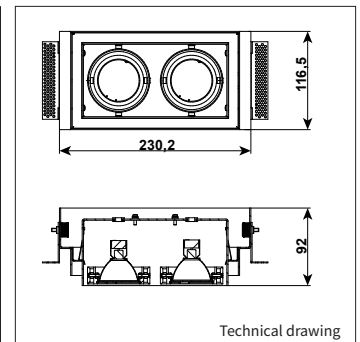

QUBIC TRIMLESS 2

PRODUCT MATERIAL	Steel
LIGHT SOURCE	MR16 / GU10 / LMR50
MODULE LIFETIME	Approx. 30.000 hours
DRIVER	See options
COLORS (Δ)	○ 3 = RAL 9003 white ● 77 = RAL 7037 light grey ● 7 = RAL 7043 anthracite ● 5 = RAL 9005 black
BEAM ANGLE	
ADJUSTABLE	Yes
SIZE	230 X 116.5 X 92mm

OPTIONS

COLORS	The standard colors, as stated above, can be combined with the fixture inside/outside. No additional price. Available in all RAL colours and combinations on request. Additional price + 10%	
GLASS COVER CLEAR	Glass IP44 art. no.: 0053.999.99.0	€ 15,00
DIMMABLE DRIVERS 350mA <i>IN COMBINATION WITH THIS LUMINAIRE. ADDITIONAL PRICE.</i>	Fixed output 350mA 10W art. no.: 0000.000.00.0	€ 0,00
	Phase-cut Dimmable 350mA 10W art. no.: 0110.350.10.1	€ 29,50
	1/10v Dimmable 350mA 10W art. no.: 0110.350.10.1	€ 29,50
	DALI Dimmable 350mA 18W art. no.: 0118.350.15.1	€ 55,00

QUBIC TRIMLESS RM 2

INFORMATION

! Only luminaire body, lightsource and/or driver excluded
All drivers include a cable and plug

Triple or quadruple luminaire available on request

ART.NR.	LAMP TYPE	BRAND	LUMINOUS FLUX	OUTPUT POWER	MODULE EFFICIENCY	COLOUR TEMPERATURE	CRI	TC LIFETIME	BEAM ANGLE	mA	SALES PRICE
Δ see colors											
! 4616.001.98.Δ	MR16	~	~	Max. 50W	~	~	~	~	~	~	€ 145,00
! 4616.002.98.Δ	GU10	~	~	Max. 50W	~	~	~	~	~	~	€ 145,00
4616.171.20.Δ	LMR50	Bridgelux V6	2x 575lm	2x 6,8W	85lm/W	2700K	>90	30.000 Hrs	20°	350	€ 235,00
4616.172.30.Δ	LMR50	Bridgelux V6	2x 575lm	2x 6,8W	85lm/W	2700K	>90	30.000 Hrs	30°	350	€ 235,00
4616.173.20.Δ	LMR50	Bridgelux V6	2x 600lm	2x 6,8W	88lm/W	3000K	>90	30.000 Hrs	20°	350	€ 235,00
4616.174.30.Δ	LMR50	Bridgelux V6	2x 600lm	2x 6,8W	88lm/W	3000K	>90	30.000 Hrs	30°	350	€ 235,00
4616.175.20.Δ	LMR50	Sharp GW6	2x 563lm	2x 6,6W	85lm/W	2000 - 2800K BTW	>80	30.000 Hrs	20°	350	€ 265,00
4616.176.30.Δ	LMR50	Sharp GW6	2x 563lm	2x 6,6W	85lm/W	2000 - 2800K BTW	>80	30.000 Hrs	30°	350	€ 265,00