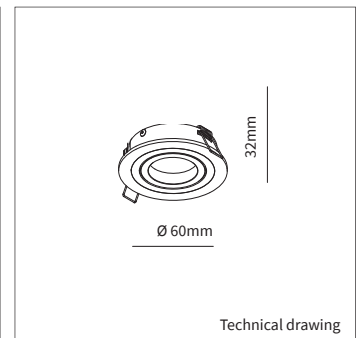

PRODUCT MATERIAL

Aluminium

LIGHT SOURCE

Cree XP-E

MODULE LIFETIME

Approx. 30.000 hours

DRIVER

Excluding driver

COLORS

- 3 = RAL 9003 white
- 5 = RAL 9005 black
- 6 = RAL 9006 alu

BEAM ANGLE

ADJUSTABLE

Yes

SIZE

60 X 32mm

OPTIONS

DIMMABLE DRIVERS		
	Driver 700mA 3W art. no.: 76594	€ 16,50
	1/10v Dimmable 700mA 18W art. no.: 0120.700.99.0	€ 45,00
	Phase-cut Dimmable 700mA 10W art. no.: 0110.700.10.0	€ 29,50
	DALI Dimmable 700mA 18W art. no.: 0118.700.75.0	€ 55,00

BAN MINI

INFORMATION

WARRANTY	
	3 years

Keylight International reserves the right to modify or change technical, construction or LED specifications due to continuous improvements of our products and lightsources.

ART.NR.	LAMP TYPE	BRAND	LUMINOUS FLUX	OUTPUT POWER	MODULE EFFICIENCY	COLOUR TEMPERATURE	CRI	TC LIFETIME	mA
4096.130.27.Δ	XP-E	Cree	145lm	3W	8,3lm/W	2700K	>90	30.000Hrs	700mA

Δ see colors