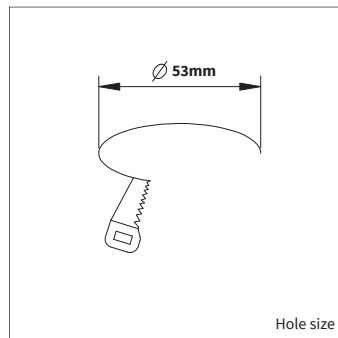

PRODUCT MATERIAL

Aluminium

LIGHT SOURCE

Cree XP-E

MODULE LIFETIME

Approx. 30.000 hours

DRIVER

Excluding driver

COLORS

- 3 = RAL 9003 white
- 5 = RAL 9005 black
- 6 = RAL 9006 alu

BEAM ANGLE

ADJUSTABLE

Yes

SIZE

60 X 32mm

OPTIONS

DIMMABLE DRIVERS		
	Driver 700mA 3W art. no.: 76594	€ 16,50
	1/10v Dimmable 700mA 18W art. no.: 0120.700.99.0	€ 45,00
	Phase-cut Dimmable 700mA 10W art. no.: 0110.700.10.0	€ 29,50
	DALI Dimmable 700mA 18W art. no.: 0118.700.75.0	€ 55,00

BAN MINI

INFORMATION

WARRANTY	
	3 years

Keylight International reserves the right to modify or change technical, construction or LED specifications due to continuous improvements of our products and lightsources.

ART.NR.	LAMP TYPE	BRAND	LUMINOUS FLUX	OUTPUT POWER	MODULE EFFICIENCY	COLOUR TEMPERATURE	CRI	TC LIFETIME	mA
4096.130.27.Δ	XP-E	Cree	145lm	3W	8,3lm/W	2700K	>90	30.000Hrs	700mA

Δ see colors