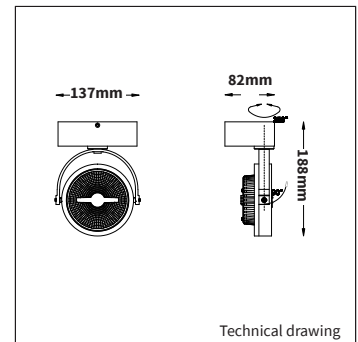

INFORMATION

WARRANTY	2 Years

Also available in 3F tracklight and surface mounted 2 light

Keylight International reserves the right to modify or change technical, construction or LED specifications due to continuous improvements of our products and lightsources.

BARRO S 1L