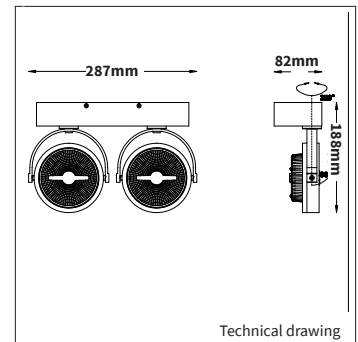

INFORMATION

WARRANTY	2 Years

Also available in 3F tracklight and surface mounted 1 light

Keylight International reserves the right to modify or change technical, construction or LED specifications due to continuous improvements of our products and lightsources.

BARRO S 2L