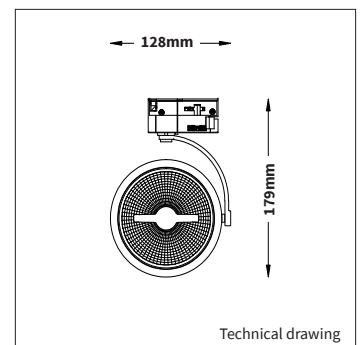

INFORMATION

WARRANTY	3 Years

Also available in surface mounted 1 light or 2 light

Keylight International reserves the right to modify or change technical, construction or LED specifications due to continuous improvements of our products and light sources

BARRO T