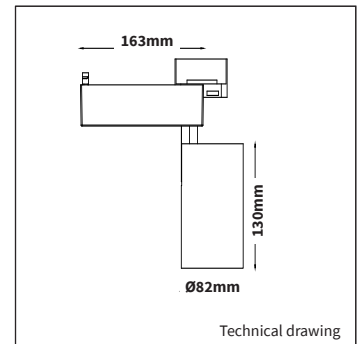

INFORMATION

WARRANTY	5 Years

BORA