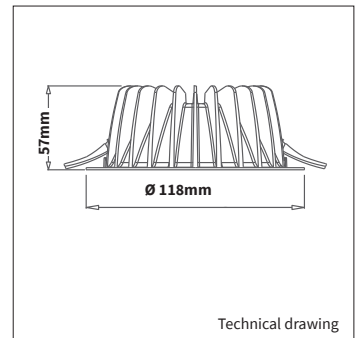

PRODUCT MATERIAL	Aluminium
LIGHT SOURCE	Philips SLM Premium White
MODULE LIFETIME	Approx. 50.000 hours
DRIVER	Including Xitanium driver
COLORS	○ 3 = RAL 9003 white
BEAM ANGLE	△ 60°
ADJUSTABLE	No
SIZE	118 X 57mm

INFORMATION

WARRANTY	5 years

This luminaire is "plug & play"

CHARON S

ART.NR.	LAMP TYPE	BRAND	LUMINOUS FLUX	OUTPUT POWER	MODULE EFFICIENCY	COLOUR TEMPERATURE	CRI	TC LIFETIME	mA
4081.100.60.3	SLM PW	Philips	1100lm	8W	138lm/W	3000K	>80	50.000 Hrs	225mA