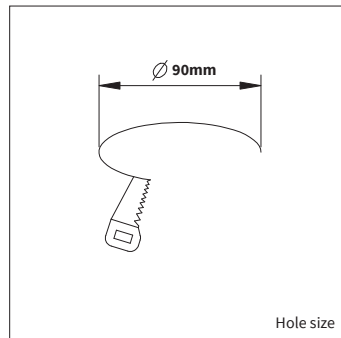

PRODUCT MATERIAL	Aluminium
LIGHT SOURCE	Philips SLM Premium White
MODULE LIFETIME	Approx. 50.000 hours
DRIVER	Including Xitanium driver
COLORS	○ 3 = RAL 9003 white
BEAM ANGLE	△ 60°
ADJUSTABLE	No
SIZE	118 X 57mm

INFORMATION

WARRANTY	5 years

This luminaire is "plug & play"

CHARON S

ART.NR.	LAMP TYPE	BRAND	LUMINOUS FLUX	OUTPUT POWER	MODULE EFFICIENCY	COLOUR TEMPERATURE	CRI	TC LIFETIME	mA
4081.100.60.3	SLM PW	Philips	1100lm	8W	138lm/W	3000K	>80	50.000 Hrs	225mA