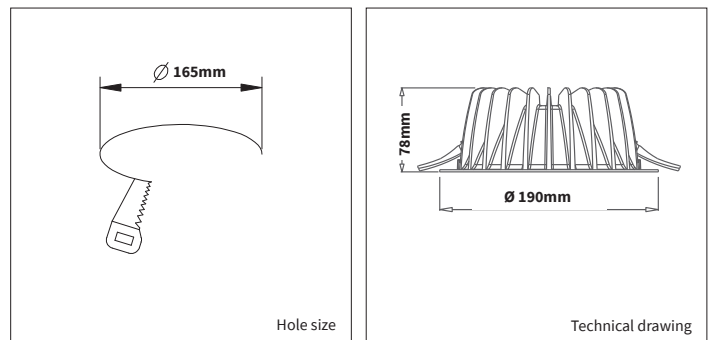

INFORMATION

WARRANTY	5 years

This luminaire is "plug & play"

CHARON