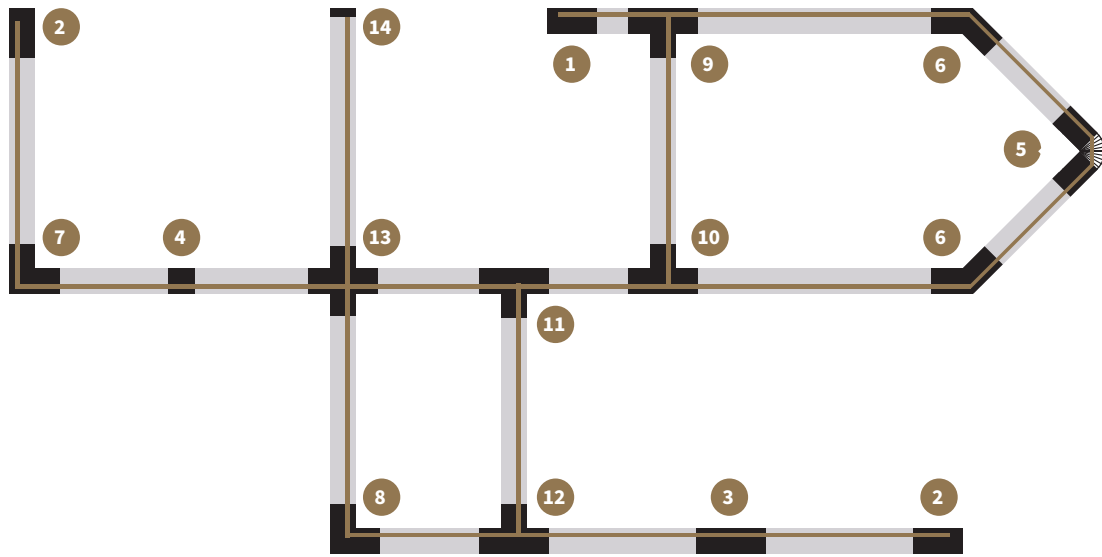

3 PHASE CONNECTION OVERVIEW

ACCESSORIES

TECHNICAL DRAWING

KEYLIGHT 3 PHASE TRACK & ACCESSORIES

ARTICLE NUMBER	DESCRIPTION	LENGTH	COLOR
9631.995.99.3	Keylight track rail	1000mm	White
9631.995.99.5	Keylight track rail	1000mm	Black
9631.995.99.6	Keylight track rail	1000mm	Alu
9632.995.99.3	Keylight track rail	2000mm	White
9632.995.99.5	Keylight track rail	2000mm	Black
9632.995.99.6	Keylight track rail	2000mm	Alu
9633.995.99.3	Keylight track rail	3000mm	White
9633.995.99.5	Keylight track rail	3000mm	Black
9633.995.99.6	Keylight track rail	3000mm	Alu

ARTICLE NUMBER	DESCRIPTION	ACCESSORY NUMBER	COLOR
9652.995.99.3	Keylight end feed left	1	White
9652.995.99.5	Keylight end feed left	1	Black
9652.995.99.6	Keylight end feed left	1	Alu
9651.995.99.3	Keylight end feed right	2	White
9651.995.99.5	Keylight end feed right	2	Black
9651.995.99.6	Keylight end feed right	2	Alu