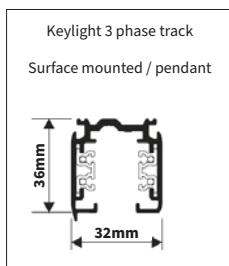

3 PHASE CONNECTION OVERVIEW

ACCESSORIES

TECHNICAL DRAWING

KEYLIGHT 3 PHASE TRACK & ACCESSORIES

ARTICLE NUMBER	DESCRIPTION	LENGTH	COLOR
9631.995.99.3	Keylight track rail	1000mm	White
9631.995.99.5	Keylight track rail	1000mm	Black
9631.995.99.6	Keylight track rail	1000mm	Alu
9632.995.99.3	Keylight track rail	2000mm	White
9632.995.99.5	Keylight track rail	2000mm	Black
9632.995.99.6	Keylight track rail	2000mm	Alu
9633.995.99.3	Keylight track rail	3000mm	White
9633.995.99.5	Keylight track rail	3000mm	Black
9633.995.99.6	Keylight track rail	3000mm	Alu