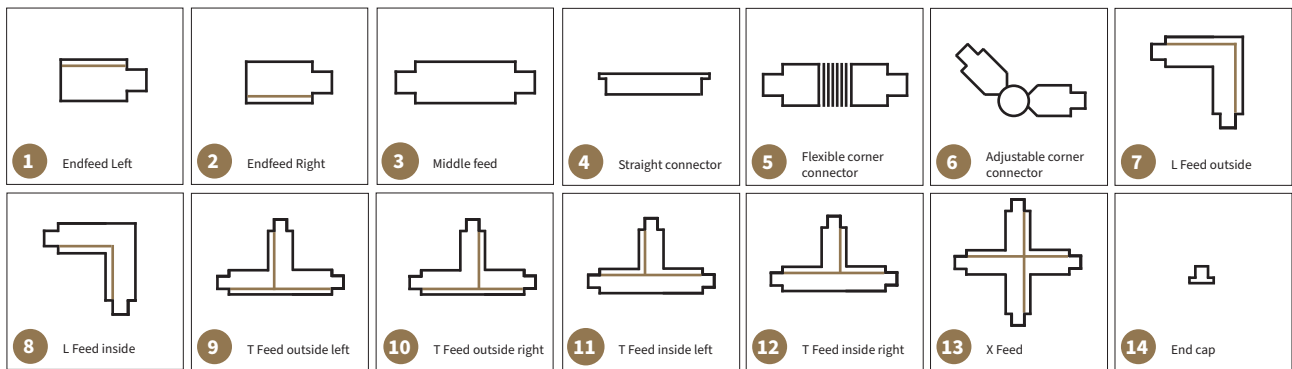

3 PHASE CONNECTION OVERVIEW

ACCESSORIES

TECHNICAL DRAWING

KEYLIGHT 3 PHASE TRACK & ACCESSORIES

ARTICLE NUMBER	DESCRIPTION	LENGTH	COLOR
9631.995.99.3	Keylight track rail	1000mm	White
9631.995.99.5	Keylight track rail	1000mm	Black
9631.995.99.6	Keylight track rail	1000mm	Alu
9632.995.99.3	Keylight track rail	2000mm	White
9632.995.99.5	Keylight track rail	2000mm	Black
9632.995.99.6	Keylight track rail	2000mm	Alu
9633.995.99.3	Keylight track rail	3000mm	White
9633.995.99.5	Keylight track rail	3000mm	Black
9633.995.99.6	Keylight track rail	3000mm	Alu