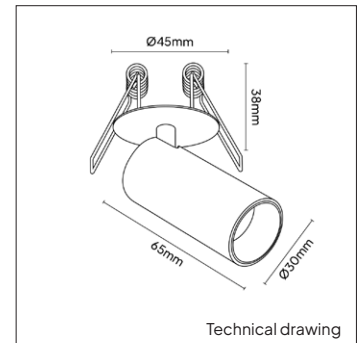

KEYLIGHT

AIR ON

| | |
|-------------------------|---|
| PRODUCT MATERIAL | Aluminium |
| LIGHT SOURCE | Bridgelux Chip |
| MODULE LIFETIME | Approx. 50.000 hours |
| DRIVER | Excluding driver, SELECT OPTION |
| COLORS (Δ) | <ul style="list-style-type: none"> ○ 3 = RAL 9003 white ● 5 = RAL 9005 black ● 7 = Dark brass ● 1 = Dark bronze |
| BEAM ANGLE | Optional beam angle, SELECT OPTION |
| ADJUSTABLE | Horizontally and vertically rotational |
| SIZE | Ø30 X 65mm |

OPTIONS

| | |
|---|--|
| OPTIONAL BEAM ANGLE | 15° Art. no.: 4927.000.15.0 |
| | 24° Art. no.: 4927.000.24.0 |
| | 36° Art. no.: 4927.000.36.0 |
| ANTI-GLARE RING | Black Included |
| | Gold Art. no.: 4927.030.00.9 |
| | Dark brass Art. no.: 4927.030.00.7 |
| | Dark bronze Art. no.: 4927.030.00.1 |
| HONEYCOMB | Art. no.: 4927.040.00.0 |
| GLASS | Striped Art. no.: 4927.933.96.0 |
| | Frosted Art. no.: 4927.933.90.0 |
| DRIVER OPTIONS | On/off 180mA 1-7W Art. no.: 0107.180.10.1 Size: 115 x 34 x 19mm This driver can only be placed externally |
| | Phase cut 180mA 7W Art. no.: 4927.180.00.0 Size: 116 x 30 x 21mm This driver can only be placed externally |
| | DALI 180mA 2-7W Art. no.: 0103.180.40.1 Size: 130 x 30 x 22.2mm This driver can only be placed externally |
| POWER CABLE OPTIONS Connected to driver/fixture | Europlug 2000mm 2 X 0,75 Art. no.: 0502.075.20.0 |
| | Wieland GST 18/3 male 2000mm 3 X 0,75 Art. no.: 0501.183.20.0 |
| | Wieland T connector GST 18/3 200mm 3 X 0,75 Art. no.: 0500.183.20.0 |