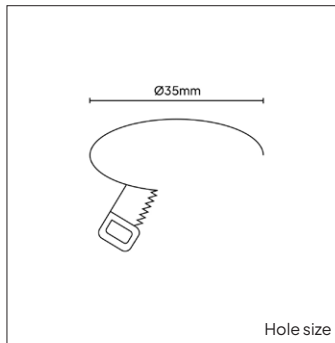

KEYLIGHT

AIR ON

| | |
|-------------------------|---|
| PRODUCT MATERIAL | Aluminium |
| LIGHT SOURCE | Bridgelux Chip |
| MODULE LIFETIME | Approx. 50.000 hours |
| DRIVER | Excluding driver, SELECT OPTION |
| COLORS (Δ) | <ul style="list-style-type: none"> ○ 3 = RAL 9003 white ● 5 = RAL 9005 black ● 7 = Dark brass ● 1 = Dark bronze |
| BEAM ANGLE | Optional beam angle, SELECT OPTION |
| ADJUSTABLE | Horizontally and vertically rotational |
| SIZE | Ø30 X 65mm |

OPTIONS

| | |
|---|--|
| OPTIONAL BEAM ANGLE | 15° Art. no.: 4927.000.15.0 |
| | 24° Art. no.: 4927.000.24.0 |
| | 36° Art. no.: 4927.000.36.0 |
| ANTI-GLARE RING | Black Included |
| | Gold Art. no.: 4927.030.00.9 |
| | Dark brass Art. no.: 4927.030.00.7 |
| | Dark bronze Art. no.: 4927.030.00.1 |
| HONEYCOMB | Art. no.: 4927.040.00.0 |
| GLASS | Striped Art. no.: 4927.933.96.0 |
| | Frosted Art. no.: 4927.933.90.0 |
| DRIVER OPTIONS | On/off 180mA 1-7W Art. no.: 0107.180.10.1 Size: 115 x 34 x 19mm This driver can only be placed externally |
| | Phase cut 180mA 7W Art. no.: 4927.180.00.0 Size: 116 x 30 x 21mm This driver can only be placed externally |
| | DALI 180mA 2-7W Art. no.: 0103.180.40.1 Size: 130 x 30 x 22.2mm This driver can only be placed externally |
| POWER CABLE OPTIONS Connected to driver/fixture | Europlug 2000mm 2 X 0,75 Art. no.: 0502.075.20.0 |
| | Wieland GST 18/3 male 2000mm 3 X 0,75 Art. no.: 0501.183.20.0 |
| | Wieland T connector GST 18/3 200mm 3 X 0,75 Art. no.: 0500.183.20.0 |