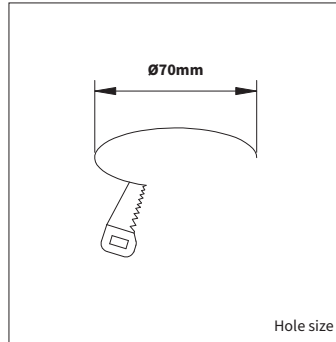

ALPHA CUP

PRODUCT MATERIAL	Die-cast aluminium
LIGHT SOURCE	Bridgelux V8 Array
MODULE LIFETIME	Approx. 35.000 hours
DRIVER	Excluding driver, SELECT OPTION
COLORS	● 5 = RAL 9005 black
BEAM ANGLE	 33°
ADJUSTABLE	No
SIZE	83 X 74mm

OPTIONS

DRIVER OPTIONS 350mA	On/off	350mA 6-10W Art. no.: 0110.350.10.3
	Phase cut	350mA 5-10W Art. no.: 0110.350.30.1
	1/10V	350mA 5-10W Art. no.: 0110.350.30.1
	DALI	350mA 3-18W Art. no.: 0118.350.40.0 Max. 2 fixtures connected in serie per driver
DRIVER OPTIONS 500mA	On/off	500mA 6-10W Art. no.: 0110.500.10.0
	Phase cut	500mA 5-10W Art. no.: 0110.500.30.1
	1/10V	500mA 5-10W Art. no.: 0110.500.30.1
	DALI	500mA 4-18W Art. no.: 0118.500.40.0
POWER CABLE OPTIONS Connected to driver/fixture		Europlug 2000mm 2 X 0,75 Art. no.: 0502.075.20.0
		Wieland GST 18/3 male 2000mm 3 X 0,75 Art. no.: 0501.183.20.0
		Wieland T connector GST 18/3 200mm 3 X 0,75 Art. no.: 0500.183.20.0