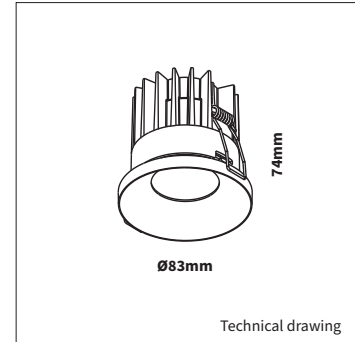

ALPHA CUP

PRODUCT MATERIAL	Die-cast aluminium
LIGHT SOURCE	Bridgelux V8 Array
MODULE LIFETIME	Approx. 35.000 hours
DRIVER	Excluding driver, SELECT OPTION
COLORS	● 5 = RAL 9005 black
BEAM ANGLE	 33°
ADJUSTABLE	No
SIZE	83 X 74mm

OPTIONS

DRIVER OPTIONS 350mA	On/off	350mA 6-10W Art. no.: 0110.350.10.3
	Phase cut	350mA 5-10W Art. no.: 0110.350.30.1
	1/10V	350mA 5-10W Art. no.: 0110.350.30.1
	DALI	350mA 3-18W Art. no.: 0118.350.40.0 Max. 2 fixtures connected in serie per driver
DRIVER OPTIONS 500mA	On/off	500mA 6-10W Art. no.: 0110.500.10.0
	Phase cut	500mA 5-10W Art. no.: 0110.500.30.1
	1/10V	500mA 5-10W Art. no.: 0110.500.30.1
	DALI	500mA 4-18W Art. no.: 0118.500.40.0
POWER CABLE OPTIONS Connected to driver/fixture		Europlug 2000mm 2 X 0,75 Art. no.: 0502.075.20.0
		Wieland GST 18/3 male 2000mm 3 X 0,75 Art. no.: 0501.183.20.0
		Wieland T connector GST 18/3 200mm 3 X 0,75 Art. no.: 0500.183.20.0