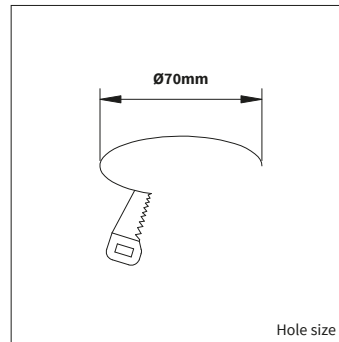

PRODUCT MATERIAL	Die-cast aluminium
LIGHT SOURCE	Bridgelux V8 Array
MODULE LIFETIME	Approx. 35.000 hours
DRIVER	Excluding driver, SELECT OPTION
COLORS	☐ 3 = RAL 9003 white ☒ 5 = RAL 9005 black
BEAM ANGLE	
ADJUSTABLE	No
SIZE	Ø83 X 74mm

OPTIONS

DRIVER OPTIONS 350mA	On/off	350mA 6-10W Art. no.: 0110.350.10.3
	Phase cut	350mA 5-10W Art. no.: 0110.350.30.1
	1/10V	350mA 5-10W Art. no.: 0110.350.30.1
	DALI	350mA 3-18W Art. no.: 0118.350.40.0
Max. 2 fixtures connected in serie per driver		
DRIVER OPTIONS 500mA	On/off	500mA 6-10W Art. no.: 0110.500.10.0
	Phase cut	500mA 5-10W Art. no.: 0110.500.30.1
	1/10V	500mA 5-10W Art. no.: 0110.500.30.1
	DALI	500mA 4-18W Art. no.: 0118.500.40.0
POWER CABLE OPTIONS Connected to driver/fixture		Europlug 2000mm 2 X 0,75 Art. no.: 0502.075.20.0
		Wieland GST 18/3 male 2000mm 3 X 0,75 Art. no.: 0501.183.20.0
		Wieland T connector GST 18/3 200mm 3 X 0,75 Art. no.: 0500.183.20.0

INSERTS