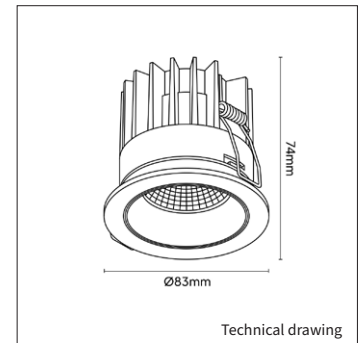

## OPTIONS

<b>DRIVER OPTIONS</b> 350mA	<b>On/off</b>	350mA 6-10W Art. no.: 0110.350.10.3
	<b>Phase cut</b>	350mA 1-7W Art. no.: 0107.350.20.2
	<b>DALI</b>	350mA 3-18W Art. no.: 0118.350.40.0 Max. 2 fixtures connected in serie per driver
<b>DRIVER OPTIONS</b> 500mA	<b>On/off</b>	500mA 6-10W Art. no.: 0110.500.10.0
	<b>Phase cut</b>	500mA 6-10W Art. no.: 0110.500.20.7
	<b>DALI</b>	500mA 4-18W Art. no.: 0118.500.40.0
<b>POWER CABLE OPTIONS</b> Connected to driver/fixture		Europlug 2000mm 2 X 0,75 Art. no.: 0502.075.20.0
		Wieland GST18/3 male 2000mm 3 X 0,75 Art. no.: 0501.183.20.0
		Wieland T connector GST18/3 200mm 3 X 0,75 Art. no.: 0500.183.20.0