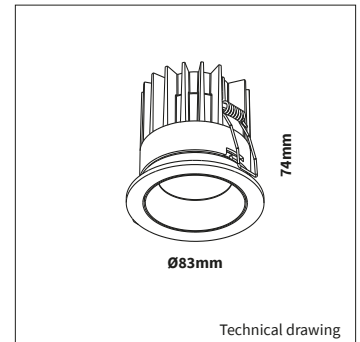

PRODUCT MATERIAL	Die-cast aluminium
LIGHT SOURCE	Bridgelux V8 Array
MODULE LIFETIME	Approx. 35.000 hours
DRIVER	Excluding driver, SELECT OPTION
COLORS	☐ 3 = RAL 9003 white ☒ 5 = RAL 9005 black
BEAM ANGLE	
ADJUSTABLE	No
SIZE	Ø83 X 74mm

OPTIONS

DRIVER OPTIONS 350mA	On/off	350mA 6-10W Art. no.: 0110.350.10.3
	Phase cut	350mA 5-10W Art. no.: 0110.350.30.1
	1/10V	350mA 5-10W Art. no.: 0110.350.30.1
	DALI	350mA 3-18W Art. no.: 0118.350.40.0
Max. 2 fixtures connected in serie per driver		
DRIVER OPTIONS 500mA	On/off	500mA 6-10W Art. no.: 0110.500.10.0
	Phase cut	500mA 5-10W Art. no.: 0110.500.30.1
	1/10V	500mA 5-10W Art. no.: 0110.500.30.1
	DALI	500mA 4-18W Art. no.: 0118.500.40.0
POWER CABLE OPTIONS Connected to driver/fixture		Europlug 2000mm 2 X 0,75 Art. no.: 0502.075.20.0
		Wieland GST 18/3 male 2000mm 3 X 0,75 Art. no.: 0501.183.20.0
		Wieland T connector GST 18/3 200mm 3 X 0,75 Art. no.: 0500.183.20.0

INSERTS