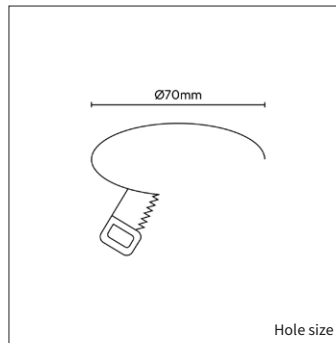

<b>PRODUCT MATERIAL</b>	Die-cast aluminium
<b>LIGHT SOURCE</b>	Bridgelux V8 Array
<b>MODULE LIFETIME</b>	Approx. 50.000 hours
<b>DRIVER</b>	Excluding driver, <b>SELECT OPTION</b>
<b>COLORS</b>	<input type="radio"/> <b>3</b> = RAL 9003 white <input type="radio"/> <b>5</b> = RAL 9005 black
<b>BEAM ANGLE</b>	 33°
<b>ADJUSTABLE</b>	No
<b>SIZE</b>	Ø83 X 74mm

## OPTIONS

<b>DRIVER OPTIONS</b> 350mA	<b>On/off</b>	350mA 6-10W Art. no.: 0110.350.10.3
	<b>Phase cut</b>	350mA 1-7W Art. no.: 0107.350.20.2
	<b>DALI</b>	350mA 3-18W Art. no.: 0118.350.40.0 Max. 2 fixtures connected in serie per driver
<b>DRIVER OPTIONS</b> 500mA	<b>On/off</b>	500mA 6-10W Art. no.: 0110.500.10.0
	<b>Phase cut</b>	500mA 6-10W Art. no.: 0110.500.20.7
	<b>DALI</b>	500mA 4-18W Art. no.: 0118.500.40.0
<b>POWER CABLE OPTIONS</b> Connected to driver/fixture		Europlug 2000mm 2 X 0,75 Art. no.: 0502.075.20.0
		Wieland GST18/3 male 2000mm 3 X 0,75 Art. no.: 0501.183.20.0
		Wieland T connector GST18/3 200mm 3 X 0,75 Art. no.: 0500.183.20.0