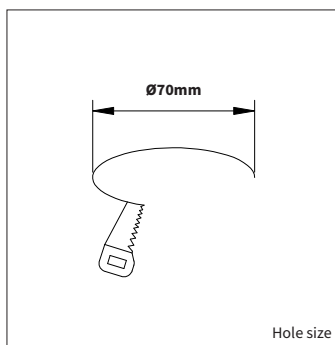

PRODUCT MATERIAL	Die-cast aluminium
LIGHT SOURCE	Bridgelux V8 Array
MODULE LIFETIME	Approx. 35.000 hours
DRIVER	Excluding driver, SELECT OPTION
COLORS	☐ 3 = RAL 9003 white ☐ 5 = RAL 9005 black
BEAM ANGLE	
ADJUSTABLE	No
SIZE	83 X 83 X 74mm

OPTIONS

DRIVER OPTIONS 350mA	On/off	350mA 6-10W Art. no.: 0110.350.10.3
	Phase cut	350mA 5-10W Art. no.: 0110.350.30.1
	1/10V	350mA 5-10W Art. no.: 0110.350.30.1
	DALI	350mA 3-18W Art. no.: 0118.350.40.0 Max. 2 fixtures connected in serie per driver
DRIVER OPTIONS 500mA	On/off	500mA 6-10W Art. no.: 0110.500.10.0
	Phase cut	500mA 5-10W Art. no.: 0110.500.30.1
	1/10V	500mA 5-10W Art. no.: 0110.500.30.1
	DALI	500mA 4-18W Art. no.: 0118.500.40.0
POWER CABLE OPTIONS Connected to driver/fixture		Europlug 2000mm 2 X 0,75 Art. no.: 0502.075.20.0
		Wieland GST 18/3 male 2000mm 3 X 0,75 Art. no.: 0501.183.20.0
		Wieland T connector GST 18/3 200mm 3 X 0,75 Art. no.: 0500.183.20.0