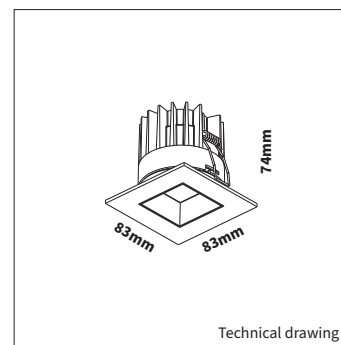

PRODUCT MATERIAL	Die-cast aluminium
LIGHT SOURCE	Bridgelux V8 Array
MODULE LIFETIME	Approx. 35.000 hours
DRIVER	Excluding driver, SELECT OPTION
COLORS	☐ 3 = RAL 9003 white ☐ 5 = RAL 9005 black
BEAM ANGLE	
ADJUSTABLE	No
SIZE	83 X 83 X 74mm

OPTIONS

DRIVER OPTIONS 350mA	On/off	350mA 6-10W Art. no.: 0110.350.10.3
	Phase cut	350mA 5-10W Art. no.: 0110.350.30.1
	1/10V	350mA 5-10W Art. no.: 0110.350.30.1
	DALI	350mA 3-18W Art. no.: 0118.350.40.0 Max. 2 fixtures connected in serie per driver
DRIVER OPTIONS 500mA	On/off	500mA 6-10W Art. no.: 0110.500.10.0
	Phase cut	500mA 5-10W Art. no.: 0110.500.30.1
	1/10V	500mA 5-10W Art. no.: 0110.500.30.1
	DALI	500mA 4-18W Art. no.: 0118.500.40.0
POWER CABLE OPTIONS Connected to driver/fixture		Europlug 2000mm 2 X 0,75 Art. no.: 0502.075.20.0
		Wieland GST 18/3 male 2000mm 3 X 0,75 Art. no.: 0501.183.20.0
		Wieland T connector GST 18/3 200mm 3 X 0,75 Art. no.: 0500.183.20.0