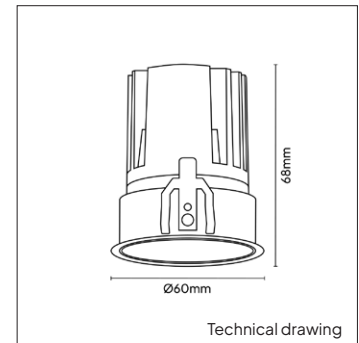

## OPTIONS

<b>OPTIONAL BEAM ANGLE</b>	▲ 15° Art. no.: 4303.000.15.0 ▲ 36° Art. no.: 4303.000.36.0 ▲ 60° Art. no.: 4303.000.60.0
<b>ANTI-GLARE RING</b>	<b>Black chrome</b> Art. no.: 4303.030.00.5 <b>Matt black</b> Art. no.: 4303.030.01.5 <b>Matt white</b> Art. no.: 4303.030.00.3 <b>Dark Brass</b> Art. no.: 4303.030.00.7 <b>Dark Bronze</b> Art. no.: 4303.030.00.1
<b>GLASS</b>	<b>Striped</b> Art. no.: 4303.040.01.0 <b>Prismatic</b> Art. no.: 4303.040.02.0
<b>HONEYCOMB</b>	Art. no.: 4303.040.00.0
<b>DRIVER OPTIONS</b>	<b>On/off</b> 200mA 5-8W Art. no.: 0108.200.10.3 This driver can only be placed externally <b>Phase cut</b> 200mA 6-8W Art. no.: 0108.200.20.5 Size: 130x30x22.2mm <b>1/10V</b> 200mA 1-10W Art. no.: 0110.200.30.1 This driver can only be placed externally <b>DALI</b> 200mA 6-11W Art. no.: 0120.200.40.0 This driver can only be placed externally
<b>DRIVER OPTIONS DTW</b>	<b>On/off</b> 350mA 5-9W Art. no.: 0110.350.20.5 This driver can only be placed externally <b>Phase cut</b> 350mA 5-9W Art. no.: 0110.350.20.5 This driver can only be placed externally <b>1/10V</b> 350mA 1-19W Art. no.: 0119.350.30.0 This driver can only be placed externally <b>DALI</b> 350mA 8-19W Art. no.: 0120.350.40.0 This driver can only be placed externally
<b>POWER CABLE OPTIONS</b>	Europlug 2000mm 2X0.75 Art. no.: 0502.075.20.0 Wieland GST 18/3 male 2000mm 3X0.75 Art. no.: 0501.183.20.0 Wieland T connector GST 18/3 200mm 3X0.75 Art. no.: 0500.183.20.0

Hole size

Technical drawing