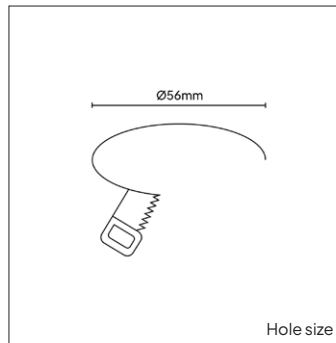

## OPTIONS

<b>OPTIONAL BEAM ANGLE</b>	▲ 15° Art. no.: 4303.000.15.0 ▲ 36° Art. no.: 4303.000.36.0 ▲ 60° Art. no.: 4303.000.60.0
<b>ANTI-GLARE RING</b>	<b>Black chrome</b> Art. no.: 4303.030.00.5 <b>Matt black</b> Art. no.: 4303.030.01.5 <b>Matt white</b> Art. no.: 4303.030.00.3 <b>Dark Brass</b> Art. no.: 4303.030.00.7 <b>Dark Bronze</b> Art. no.: 4303.030.00.1
<b>GLASS</b>	<b>Striped</b> Art. no.: 4303.040.01.0 <b>Prismatic</b> Art. no.: 4303.040.02.0
<b>HONEYCOMB</b>	Art. no.: 4303.040.00.0
<b>DRIVER OPTIONS</b>	<b>On/off</b> 200mA 5-8W Art. no.: 0108.200.10.3 This driver can only be placed externally <b>Phase cut</b> 200mA 6-8W Art. no.: 0108.200.20.5 Size: 130x30x22.2mm <b>1/10V</b> 200mA 1-10W Art. no.: 0110.200.30.1 This driver can only be placed externally <b>DALI</b> 200mA 6-11W Art. no.: 0120.200.40.0 This driver can only be placed externally
<b>DRIVER OPTIONS DTW</b>	<b>On/off</b> 350mA 5-9W Art. no.: 0110.350.20.5 This driver can only be placed externally <b>Phase cut</b> 350mA 5-9W Art. no.: 0110.350.20.5 This driver can only be placed externally <b>1/10V</b> 350mA 1-19W Art. no.: 0119.350.30.0 This driver can only be placed externally <b>DALI</b> 350mA 8-19W Art. no.: 0120.350.40.0 This driver can only be placed externally
<b>POWER CABLE OPTIONS</b>	Europlug 2000mm 2X0.75 Art. no.: 0502.075.20.0 Wieland GST 18/3 male 2000mm 3X0.75 Art. no.: 0501.183.20.0 Wieland T connector GST 18/3 200mm 3X0.75 Art. no.: 0500.183.20.0

Hole size

Technical drawing