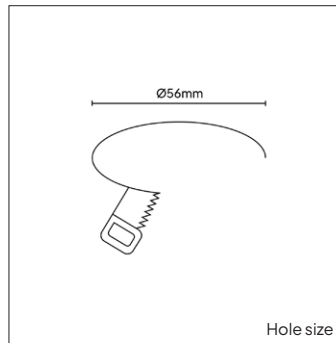

Hole size

Technical drawing

## OPTIONS

<b>OPTIONAL BEAM ANGLE</b>	▲ 15° Art. no.: 4303.000.15.0 ▲ 36° Art. no.: 4303.000.36.0 ▲ 60° Art. no.: 4303.000.60.0
<b>ANTI-GLARE RING</b>	<b>Black chrome</b> Art. no.: 4303.030.00.5 <b>Matt black</b> Art. no.: 4303.030.01.5 <b>Matt white</b> Art. no.: 4303.030.00.3 <b>Dark Brass</b> Art. no.: 4303.030.00.7 <b>Dark Bronze</b> Art. no.: 4303.030.00.1
<b>GLASS</b>	<b>Striped</b> Art. no.: 4303.040.01.0 <b>Prismatic</b> Art. no.: 4303.040.02.0
<b>HONEYCOMB</b>	Art. no.: 4303.040.00.0
<b>DRIVER OPTIONS</b>	<b>On/off</b> 200mA 5-8W Art. no.: 0108.200.10.3 This driver can only be placed externally <b>Phase cut</b> 200mA 6-8W Art. no.: 0108.200.20.5 Size: 130x30x22.2mm <b>1/10V</b> 200mA 1-10W Art. no.: 0110.200.30.1 This driver can only be placed externally <b>DALI</b> 200mA 6-11W Art. no.: 0120.200.40.0 This driver can only be placed externally
<b>DRIVER OPTIONS DTW</b>	<b>On/off</b> 350mA 5-9W Art. no.: 0110.350.20.5 This driver can only be placed externally <b>Phase cut</b> 350mA 5-9W Art. no.: 0110.350.20.5 This driver can only be placed externally <b>1/10V</b> 350mA 1-19W Art. no.: 0119.350.30.0 This driver can only be placed externally <b>DALI</b> 350mA 8-19W Art. no.: 0120.350.40.0 This driver can only be placed externally
<b>POWER CABLE OPTIONS</b> Connected to driver/fixture	Europlug 2000mm 2 X 0,75 Art. no.: 0502.075.20.0 Wieland GST 18/3 male 2000mm 3 X 0,75 Art. no.: 0501.183.20.0 Wieland T connector GST 18/3 200mm 3 X 0,75 Art. no.: 0500.183.20.0