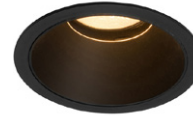

<b>PRODUCT MATERIAL</b>	Die-cast aluminium
<b>LIGHT SOURCE</b>	Bridgelux
<b>MODULE LIFETIME</b>	Approx. 50.000 hours
<b>DRIVER</b>	Excluding driver, <b>SELECT OPTION</b>
<b>COLORS (Δ)</b>	○ 3 = RAL 9003 white   ● 7 = Dark brass ● 5 = RAL 9005 black   ● 1 = Dark bronze
<b>BEAM ANGLE</b>	▲ 24°
<b>ADJUSTABLE</b>	Fixed
<b>SIZE</b>	Ø62 X 68mm

## GLASS

Striped

Prismatic