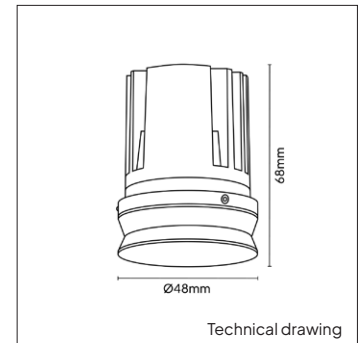

## OPTIONS

<b>OPTIONAL BEAM ANGLE</b>	▲ 15° Art. no.: 4303.000.15.0 ▲ 36° Art. no.: 4303.000.36.0 ▲ 60° Art. no.: 4303.000.60.0
<b>ANTI-GLARE RING</b>	<b>Black chrome</b> Art. no.: 4303.030.00.5 <b>Matt black</b> Art. no.: 4303.030.01.5 <b>Matt white</b> Art. no.: 4303.030.00.3 <b>Dark Brass</b> Art. no.: 4303.030.00.7 <b>Dark Bronze</b> Art. no.: 4303.030.00.1
<b>GLASS</b>	<b>Striped</b> Art. no.: 4303.040.01.0 <b>Prismatic</b> Art. no.: 4303.040.02.0
<b>HONEYCOMB</b>	Art. no.: 4303.040.00.0
<b>DRIVER OPTIONS</b>	<b>On/off</b> 200mA 5-8W Art. no.: 0108.200.10.3 This driver can only be placed externally <b>Phase cut</b> 200mA 6-8W Art. no.: 0108.200.20.5 Size: 130x30x22.2mm <b>1/10V</b> 200mA 1-10W Art. no.: 0110.200.30.1 This driver can only be placed externally <b>DALI</b> 200mA 6-11W Art. no.: 0120.200.40.0 This driver can only be placed externally
<b>DRIVER OPTIONS DTW</b>	<b>On/off</b> 350mA 5-9W Art. no.: 0110.350.20.5 This driver can only be placed externally <b>Phase cut</b> 350mA 5-9W Art. no.: 0110.350.20.5 This driver can only be placed externally <b>1/10V</b> 350mA 1-19W Art. no.: 0119.350.30.0 This driver can only be placed externally <b>DALI</b> 350mA 8-19W Art. no.: 0120.350.40.0 This driver can only be placed externally
<b>POWER CABLE OPTIONS</b> Connected to driver/fixture	Europlug 2000mm 2 X 0,75 Art. no.: 0502.075.20.0 Wieland GST 18/3 male 2000mm 3 X 0,75 Art. no.: 0501.183.20.0 Wieland T connector GST 18/3 200mm 3 X 0,75 Art. no.: 0500.183.20.0