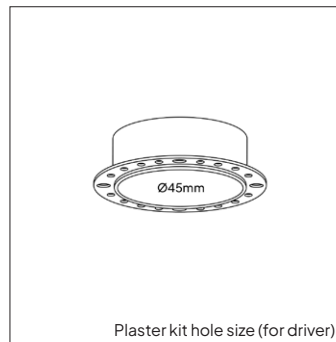

## OPTIONS

<b>OPTIONAL BEAM ANGLE</b>	▲ 15° Art. no.: 4303.000.15.0 ▲ 36° Art. no.: 4303.000.36.0 ▲ 60° Art. no.: 4303.000.60.0
<b>ANTI-GLARE RING</b>	<b>Black chrome</b> Art. no.: 4303.030.00.5 <b>Matt black</b> Art. no.: 4303.030.01.5 <b>Matt white</b> Art. no.: 4303.030.00.3 <b>Dark Brass</b> Art. no.: 4303.030.00.7 <b>Dark Bronze</b> Art. no.: 4303.030.00.1
<b>GLASS</b>	<b>Striped</b> Art. no.: 4303.040.01.0 <b>Prismatic</b> Art. no.: 4303.040.02.0
<b>HONEYCOMB</b>	Art. no.: 4303.040.00.0
<b>DRIVER OPTIONS</b>	<b>On/off</b> 200mA 5-8W Art. no.: 0108.200.10.3 This driver can only be placed externally <b>Phase cut</b> 200mA 6-8W Art. no.: 0108.200.20.5 Size: 130x30x22.2mm <b>1/10V</b> 200mA 1-10W Art. no.: 0110.200.30.1 This driver can only be placed externally <b>DALI</b> 200mA 6-11W Art. no.: 0120.200.40.0 This driver can only be placed externally
<b>DRIVER OPTIONS DTW</b>	<b>On/off</b> 350mA 5-9W Art. no.: 0110.350.20.5 This driver can only be placed externally <b>Phase cut</b> 350mA 5-9W Art. no.: 0110.350.20.5 This driver can only be placed externally <b>1/10V</b> 350mA 1-19W Art. no.: 0119.350.30.0 This driver can only be placed externally <b>DALI</b> 350mA 8-19W Art. no.: 0120.350.40.0 This driver can only be placed externally
<b>POWER CABLE OPTIONS</b> Connected to driver/fixture	Europlug 2000mm 2 X 0,75 Art. no.: 0502.075.20.0 Wieland GST 18/3 male 2000mm 3 X 0,75 Art. no.: 0501.183.20.0 Wieland T connector GST 18/3 200mm 3 X 0,75 Art. no.: 0500.183.20.0