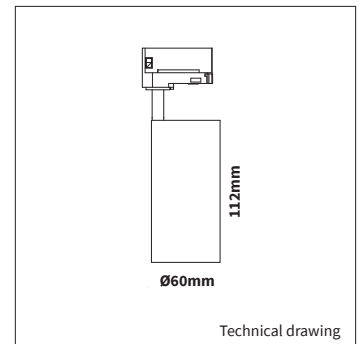

INFORMATION

WARRANTY	3 Years

BILLY