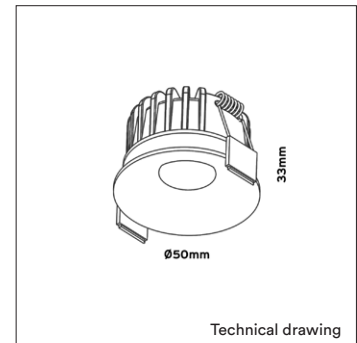

# BINNY DEEP

<b>PRODUCT MATERIAL</b>	Aluminium
<b>LIGHT SOURCE</b>	Bridgelux
<b>MODULE LIFETIME</b>	Approx. 50.000 hours
<b>DRIVER</b>	Including phase cut dimmable driver
<b>COLORS (Δ)</b>	○ 3 = RAL 9003 white ● 5 = RAL 9005 black
<b>BEAM ANGLE</b>	 35°
<b>ADJUSTABLE</b>	No
<b>SIZE</b>	Ø50 X 33mm
<b>OPTIONS</b>	
<b>DRIVER OPTIONS</b>	<b>DALI</b> 200mA 2-8W Art. no: 0103.200.40.1 Size: 130 x 30 x 22,2mm