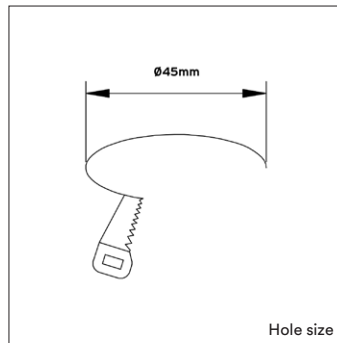

# BINNY DEEP

<b>PRODUCT MATERIAL</b>	Aluminium
<b>LIGHT SOURCE</b>	Bridgelux
<b>MODULE LIFETIME</b>	Approx. 50.000 hours
<b>DRIVER</b>	Including phase cut dimmable driver
<b>COLORS (Δ)</b>	○ 3 = RAL 9003 white ● 5 = RAL 9005 black
<b>BEAM ANGLE</b>	 35°
<b>ADJUSTABLE</b>	No
<b>SIZE</b>	Ø50 X 33mm
<b>OPTIONS</b>	
<b>DRIVER OPTIONS</b>	<b>DALI</b> 200mA 2-8W Art. no: 0103.200.40.1 Size: 130 x 30 x 22,2mm