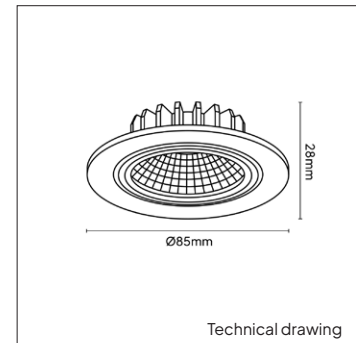

KEYLIGHT

BINNY FLAT

PRODUCT MATERIAL	Aluminium
LIGHT SOURCE	Bridgelux
MODULE LIFETIME	Approx. 50.000 hours
DRIVER	Including phase cut dimmable driver
COLORS (Δ)	○ 3 = RAL 9003 white ● 5 = RAL 9005 black
BEAM ANGLE	45°
ADJUSTABLE	Yes
SIZE	Ø85 X 28mm

OPTIONS

DRIVER OPTIONS	1/10V	250mA 1-14W Art. no.: 0114.250.30.0 Size: 108 x 52 x 22mm Max. 2 fixtures connected in serie per driver
	DALI	250mA 4-10W Art. no.: 0110.250.40.2 Size: 130 x 43 x 30mm Max. 2 fixtures connected in serie per driver

INFORMATION

Allow for extra space behind recessed frame to install driver.

ARTICLE NUMBER	LAMP TYPE	BRAND	LUMINOUS FLUX	OUTPUT POWER	MODULE EFFICIENCY	COLOR TEMPERATURE	CRI	TC LIFETIME	mA
4290.300.45.Δ	BR.V6	Bridgelux	450lm	5W	90lm/W	2000-3000K	>80	50.000 Hrs	250mA

Δ See colors

Keylight International reserves the right to modify or change technical, construction or LED specifications due to continuous improvements of our products and light sources.