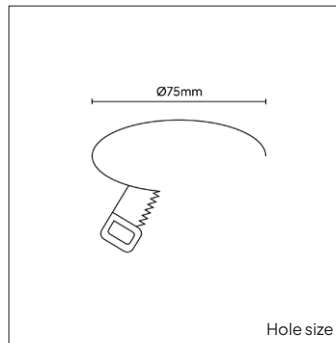

KEYLIGHT

BINNY FLAT

PRODUCT MATERIAL	Aluminium
LIGHT SOURCE	Bridgelux
MODULE LIFETIME	Approx. 50.000 hours
DRIVER	Including phase cut dimmable driver
COLORS (Δ)	○ 3 = RAL 9003 white ● 5 = RAL 9005 black
BEAM ANGLE	45°
ADJUSTABLE	Yes
SIZE	Ø85 X 28mm

OPTIONS

DRIVER OPTIONS	1/10V	250mA 1-14W Art. no.: 0114.250.30.0 Size: 108 x 52 x 22mm Max. 2 fixtures connected in serie per driver
	DALI	250mA 4-10W Art. no.: 0110.250.40.2 Size: 130 x 43 x 30mm Max. 2 fixtures connected in serie per driver

INFORMATION

Allow for extra space behind recessed frame to install driver.

ARTICLE NUMBER	LAMP TYPE	BRAND	LUMINOUS FLUX	OUTPUT POWER	MODULE EFFICIENCY	COLOR TEMPERATURE	CRI	TC LIFETIME	mA
4290.300.45.Δ	BR.V6	Bridgelux	450lm	5W	90lm/W	2000-3000K	>80	50.000 Hrs	250mA

Δ See colors

Keylight International reserves the right to modify or change technical, construction or LED specifications due to continuous improvements of our products and light sources.