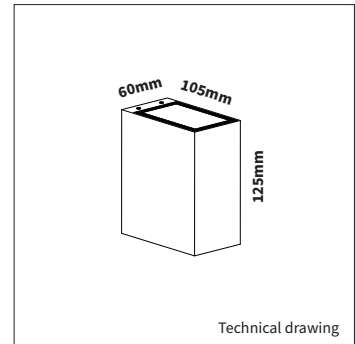

ARTICLE NUMBER	LAMP TYPE	BRAND	LUMINOUS FLUX	OUTPUT POWER	MODULE EFFICIENCY	COLOR TEMPERATURE	CRI	TC LIFETIME	mA
6018.827.20.Δ	V6 Array	Bridgelux	2 X 420lm	2 X 4,6W	104lm/W	2700K	>80	30.000 Hrs	500mA

Δ See colors