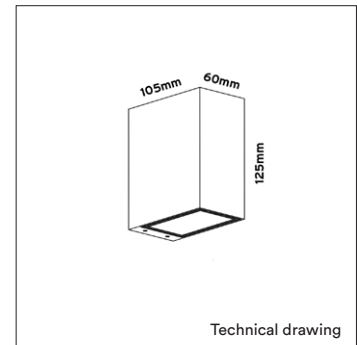

ARTICLE NUMBER	LAMP TYPE	BRAND	LUMINOUS FLUX	OUTPUT POWER	MODULE EFFICIENCY	COLOR TEMPERATURE	CRI	TC LIFETIME	mA
6018.827.20.Δ	V6 Array	Bridgelux	2 X 420lm	2 X 4,6W	104lm/W	2700K	>80	30.000 Hrs	500mA

Δ See colors