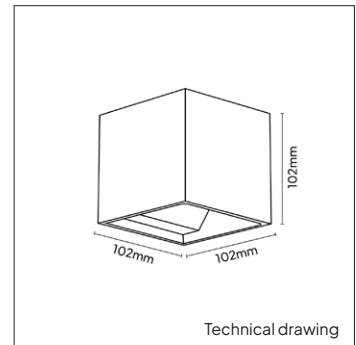

Including phase cut dimmable driver

**COLORS (Δ)**

○ 3 = RAL 9003 white

● 5 = RAL 9005 black

**SIZE**

102X102X102mm

ARTICLE NUMBER	LAMP TYPE	BRAND	LUMINOUS FLUX	OUTPUT POWER	MODULE EFFICIENCY	COLOR TEMPERATURE	CRI	TC LIFETIME	mA
6012.990.99.Δ	V6 Array	Bridgelux	430lm	4,6W	94lm/W	2700K	>90	50.000 Hrs	500mA