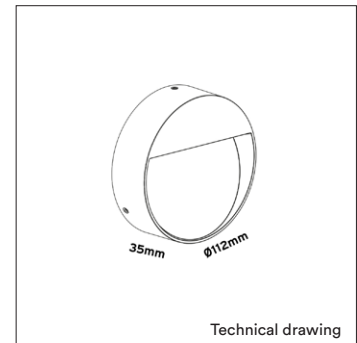

ARTICLE NUMBER	LAMP TYPE	BRAND	LUMINOUS FLUX	OUTPUT POWER	MODULE EFFICIENCY	COLOR TEMPERATURE	CRI	TC LIFETIME	mA
8250.102.99.Δ	V6 Array	Bridgelux	292lm	3,2W	91lm/W	2700K	>90	35.000 Hrs	350mA

Δ See colors