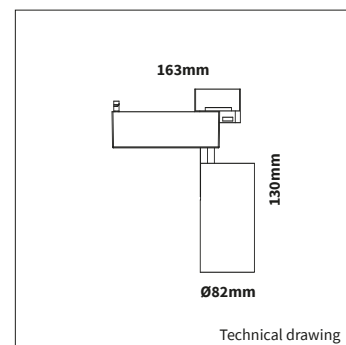

AVAILABLE SLM OPTIONS

To order the correct product, please replace **COB*** in the article number field with the COB code found on the last page of the catalogue

ARTICLE NUMBER	LUMINOUS FLUX	BRAND	COLOR TEMPERATURE	SETTING
Δ See colors				
3059.COB*.24.Δ	1100lm	Philips SLM G7	827 / 927 / 830 / 930 / 835 / 840 / 850	High Efficiency
3059.COB*.24.Δ	1100lm	Philips SLM G7	Premium White 830 / 930 / 935 / 940	High Efficiency
3059.COB*.24.Δ	1100lm	Philips SLM G7	Premium White HE 930	High Efficiency
3059.COB*.24.Δ	1100lm	Philips SLM G7	Premium Color 930	High Efficiency
3059.COB*.24.Δ	1100lm	Philips SLM G7	Premium Color HE 930	High Efficiency
3059.COB*.24.Δ	1100lm	Philips SLM G7	Crisp White 930	High Efficiency
3059.COB*.24.Δ	1100lm	Philips SLM G7	Food: Meat / Bakery / Iced Seafood / Live Seafood / Vegetables & Fruit	High Efficiency
3059.COB*.24.Δ	2000lm	Philips SLM G7	827 / 927 / 830 / 930 / 835 / 840 / 850	High Efficiency
3059.COB*.24.Δ	2000lm	Philips SLM G7	Premium White 830 / 930 / 935 / 940	High Efficiency
3059.COB*.24.Δ	2000lm	Philips SLM G7	Premium White HE 930	High Efficiency
3059.COB*.24.Δ	2000lm	Philips SLM G7	Premium Color 930	High Efficiency
3059.COB*.24.Δ	2000lm	Philips SLM G7	Premium Color HE 930	High Efficiency
3059.COB*.24.Δ	2000lm	Philips SLM G7	Crisp White 930	High Efficiency
3059.COB*.24.Δ	2000lm	Philips SLM G7	Food: Meat / Bakery / Iced Seafood / Live Seafood / Vegetables & Fruit	High Efficiency
3059.COB*.24.Δ	3000lm	Philips SLM G7	827 / 927 / 830 / 930 / 835 / 840 / 850 / 857	High Efficiency
3059.COB*.24.Δ	3000lm	Philips SLM G7	Premium White 830 / 930 / 935 / 940	High Efficiency
3059.COB*.24.Δ	3000lm	Philips SLM G7	Premium White HE 930	High Efficiency

High efficiency is the standard Keylight setting for all SLM G7 LED modules. For COB led specification and warranty information regarding high efficiency, see last page of the catalogue. Standard system warranty is 5 years.