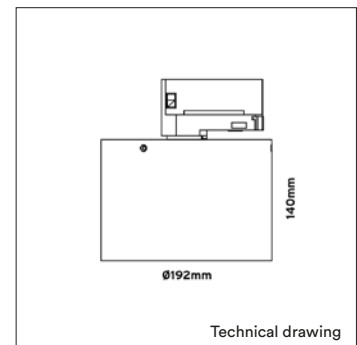

ARTICLE NUMBER	LAMP TYPE	BRAND	LUMINOUS FLUX	OUTPUT POWER	MODULE EFFICIENCY	COLOR TEMPERATURE	CRI	TC LIFETIME	MINIMUM ORDER QUANTITY
5286.700.50.Δ	DLA G2	Tridonic	2000lm	20W	100lm/W	3000K	>80	50.000 Hrs	20
5286.800.50.Δ	DLA G2	Tridonic	2000lm	20W	100lm/W	4000K	>80	50.000 Hrs	20

Δ See colors