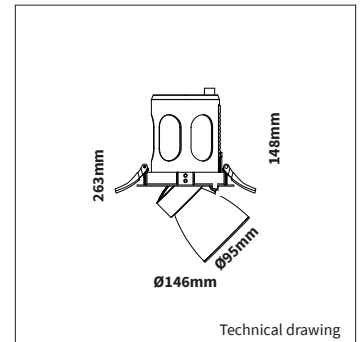

Hole size

Technical drawing

AVAILABLE SLM OPTIONS

To order the correct product, please replace **COB*** in the article number field with the COB code found on the last page of the catalogue

ARTICLE NUMBER	LUMINOUS FLUX	BRAND	COLOR TEMPERATURE	SETTING
Δ See colors				
4028.COB*.24.Δ	1100lm	Philips SLM G7	827 / 927 / 830 / 930 / 835 / 840 / 850	High Efficiency
4028.COB*.24.Δ	1100lm	Philips SLM G7	Premium White 830 / 930 / 935 / 940	High Efficiency
4028.COB*.24.Δ	1100lm	Philips SLM G7	Premium White HE 930	High Efficiency
4028.COB*.24.Δ	1100lm	Philips SLM G7	Premium Color 930	High Efficiency
4028.COB*.24.Δ	1100lm	Philips SLM G7	Premium Color HE 930	High Efficiency
4028.COB*.24.Δ	1100lm	Philips SLM G7	Crisp White 930	High Efficiency
4028.COB*.24.Δ	1100lm	Philips SLM G7	Food: Meat / Bakery / Iced Seafood / Live Seafood / Vegetables & Fruit	High Efficiency
4028.COB*.24.Δ	2000lm	Philips SLM G7	827 / 927 / 830 / 930 / 835 / 840 / 850	High Efficiency
4028.COB*.24.Δ	2000lm	Philips SLM G7	Premium White 830 / 930 / 935 / 940	High Efficiency
4028.COB*.24.Δ	2000lm	Philips SLM G7	Premium White HE 930	High Efficiency
4028.COB*.24.Δ	2000lm	Philips SLM G7	Premium Color 930	High Efficiency
4028.COB*.24.Δ	2000lm	Philips SLM G7	Premium Color HE 930	High Efficiency
4028.COB*.24.Δ	2000lm	Philips SLM G7	Crisp White 930	High Efficiency
4028.COB*.24.Δ	2000lm	Philips SLM G7	Food: Meat / Bakery / Iced Seafood / Live Seafood / Vegetables & Fruit	High Efficiency
4028.COB*.24.Δ	3000lm	Philips SLM G7	827 / 927 / 830 / 930 / 835 / 840 / 850 / 857	High Efficiency
4028.COB*.24.Δ	3000lm	Philips SLM G7	Premium White 830 / 930 / 935 / 940	High Efficiency
4028.COB*.24.Δ	3000lm	Philips SLM G7	Premium White HE 930	High Efficiency
4028.COB*.24.Δ	3000lm	Philips SLM G7	Premium Color 930	High Efficiency
4028.COB*.24.Δ	3000lm	Philips SLM G7	Premium Color HE 930	High Efficiency
4028.COB*.24.Δ	3000lm	Philips SLM G7	Crisp White 930	High Efficiency
4028.COB*.24.Δ	4500lm	Philips SLM G7	827 / 830 / 835 / 840 / 850 / 857	High Efficiency
4028.COB*.24.Δ	4500lm	Philips SLM G7	Premium White 830 / 940	High Efficiency

High efficiency is the standard Keylight setting for all SLM G7 LED modules. For COB led specification and warranty information regarding high efficiency, see last page of the catalogue. Standard system warranty is 5 years.