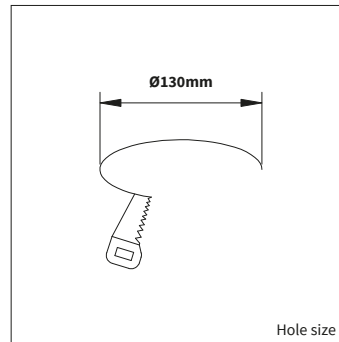

INFORMATION

Nominal lifetime L90/B50 @50.000 h - 25°C

This luminaire is equipped with an innovative lens technology instead of a reflector
High quality led lens technology + 10% more light output

Hole size