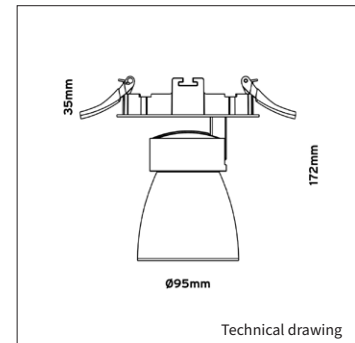

INFORMATION

Nominal lifetime L90/B50 @50.000 h / 25°C

This luminaire is also available in 1100lm SLM on request

The light source in this product can be replaced with an equivalent module made by Philips, Osram or Tridonic.