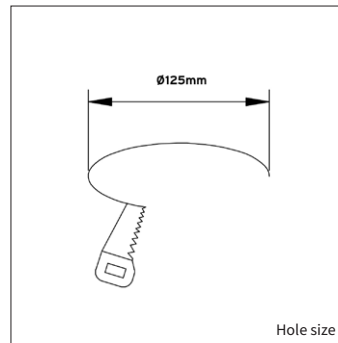

INFORMATION

Nominal lifetime L90/B50 @50.000 h / 25°C

This luminaire is also available in 1100lm SLM on request

The light source in this product can be replaced with an equivalent module made by Philips, Osram or Tridonic.