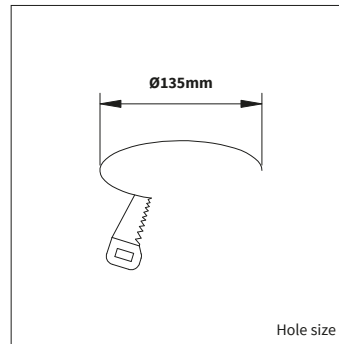

INFORMATION

Nominal lifetime L90/B50 @50.000 h - 25°C

This luminaire is equipped with an innovative lens technology instead of a reflector
High quality led lens technology + 10% more light output

Hole size