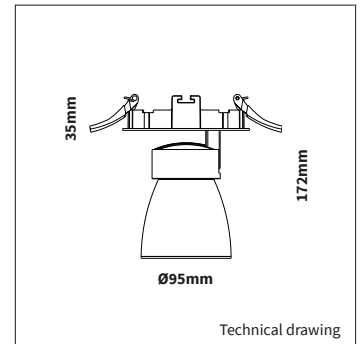

Hole size

Technical drawing

AVAILABLE SLM OPTIONS

To order the correct product, please replace **COB*** in the article number field with the COB code found on the last page of the catalogue

ARTICLE NUMBER	LUMINOUS FLUX	BRAND	COLOR TEMPERATURE	SETTING
Δ See colors				
4029.COB*.24.Δ	1100lm	Philips SLM G7	827 / 927 / 830 / 930 / 835 / 840 / 850	High Efficiency
4029.COB*.24.Δ	1100lm	Philips SLM G7	Premium White 830 / 930 / 935 / 940	High Efficiency
4029.COB*.24.Δ	1100lm	Philips SLM G7	Premium White HE 930	High Efficiency
4029.COB*.24.Δ	1100lm	Philips SLM G7	Premium Color 930	High Efficiency
4029.COB*.24.Δ	1100lm	Philips SLM G7	Premium Color HE 930	High Efficiency
4029.COB*.24.Δ	1100lm	Philips SLM G7	Crisp White 930	High Efficiency
4029.COB*.24.Δ	1100lm	Philips SLM G7	Food: Meat / Bakery / Iced Seafood / Live Seafood / Vegetables & Fruit	High Efficiency
4029.COB*.24.Δ	2000lm	Philips SLM G7	827 / 927 / 830 / 930 / 835 / 840 / 850	High Efficiency
4029.COB*.24.Δ	2000lm	Philips SLM G7	Premium White 830 / 930 / 935 / 940	High Efficiency
4029.COB*.24.Δ	2000lm	Philips SLM G7	Premium White HE 930	High Efficiency
4029.COB*.24.Δ	2000lm	Philips SLM G7	Premium Color 930	High Efficiency
4029.COB*.24.Δ	2000lm	Philips SLM G7	Premium Color HE 930	High Efficiency
4029.COB*.24.Δ	2000lm	Philips SLM G7	Crisp White 930	High Efficiency
4029.COB*.24.Δ	2000lm	Philips SLM G7	Food: Meat / Bakery / Iced Seafood / Live Seafood / Vegetables & Fruit	High Efficiency
4029.COB*.24.Δ	3000lm	Philips SLM G7	827 / 927 / 830 / 930 / 835 / 840 / 850 / 857	High Efficiency
4029.COB*.24.Δ	3000lm	Philips SLM G7	Premium White 830 / 930 / 935 / 940	High Efficiency
4029.COB*.24.Δ	3000lm	Philips SLM G7	Premium White HE 930	High Efficiency
4029.COB*.24.Δ	3000lm	Philips SLM G7	Premium Color 930	High Efficiency
4029.COB*.24.Δ	3000lm	Philips SLM G7	Premium Color HE 930	High Efficiency
4029.COB*.24.Δ	3000lm	Philips SLM G7	Crisp White 930	High Efficiency
4029.COB*.24.Δ	4500lm	Philips SLM G7	827 / 830 / 835 / 840 / 850 / 857	High Efficiency
4029.COB*.24.Δ	4500lm	Philips SLM G7	Premium White 830 / 940	High Efficiency

High efficiency is the standard Keylight setting for all SLM G7 LED modules. For COB led specification and warranty information regarding high efficiency, see last page of the catalogue. Standard system warranty is 5 years.