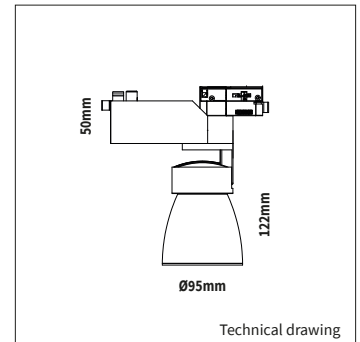

AVAILABLE SLM OPTIONS

To order the correct product, please replace **COB*** in the article number field with the COB code found on the last page of the catalogue

ARTICLE NUMBER	LUMINOUS FLUX	BRAND	COLOR TEMPERATURE	SETTING
Δ See colors				
3045.COB*.24.Δ	1100lm	Philips SLM G7	827 / 927 / 830 / 930 / 835 / 840 / 850	High Efficiency
3045.COB*.24.Δ	1100lm	Philips SLM G7	Premium White 830 / 930 / 935 / 940	High Efficiency
3045.COB*.24.Δ	1100lm	Philips SLM G7	Premium White HE 930	High Efficiency
3045.COB*.24.Δ	1100lm	Philips SLM G7	Premium Color 930	High Efficiency
3045.COB*.24.Δ	1100lm	Philips SLM G7	Premium Color HE 930	High Efficiency
3045.COB*.24.Δ	1100lm	Philips SLM G7	Crisp White 930	High Efficiency
3045.COB*.24.Δ	1100lm	Philips SLM G7	Food: Meat / Bakery / Iced Seafood / Live Seafood / Vegetables & Fruit	High Efficiency
3045.COB*.24.Δ	2000lm	Philips SLM G7	827 / 927 / 830 / 930 / 835 / 840 / 850	High Efficiency
3045.COB*.24.Δ	2000lm	Philips SLM G7	Premium White 830 / 930 / 935 / 940	High Efficiency
3045.COB*.24.Δ	2000lm	Philips SLM G7	Premium White HE 930	High Efficiency
3045.COB*.24.Δ	2000lm	Philips SLM G7	Premium Color 930	High Efficiency
3045.COB*.24.Δ	2000lm	Philips SLM G7	Premium Color HE 930	High Efficiency
3045.COB*.24.Δ	2000lm	Philips SLM G7	Crisp White 930	High Efficiency
3045.COB*.24.Δ	2000lm	Philips SLM G7	Food: Meat / Bakery / Iced Seafood / Live Seafood / Vegetables & Fruit	High Efficiency
3045.COB*.24.Δ	3000lm	Philips SLM G7	827 / 927 / 830 / 930 / 835 / 840 / 850 / 857	High Efficiency
3045.COB*.24.Δ	3000lm	Philips SLM G7	Premium White 830 / 930 / 935 / 940	High Efficiency
3045.COB*.24.Δ	3000lm	Philips SLM G7	Premium White HE 930	High Efficiency
3045.COB*.24.Δ	3000lm	Philips SLM G7	Premium Color 930	High Efficiency
3045.COB*.24.Δ	3000lm	Philips SLM G7	Premium Color HE 930	High Efficiency
3045.COB*.24.Δ	3000lm	Philips SLM G7	Crisp White 930	High Efficiency
3045.COB*.24.Δ	4500lm	Philips SLM G7	827 / 830 / 835 / 840 / 850 / 857	High Efficiency
3045.COB*.24.Δ	4500lm	Philips SLM G7	Premium White 830 / 940	High Efficiency

1 High efficiency is the standard Keylight setting for all SLM G7 LED modules. For COB led specification and warranty information regarding high efficiency, see last page of the catalogue. Standard system warranty is 5 years.