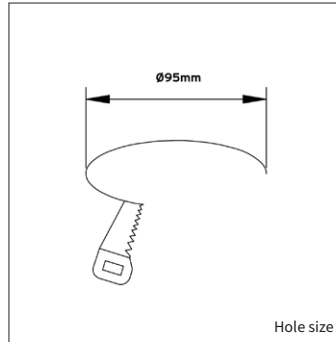

KEYLIGHT

CAP

PRODUCT MATERIAL	Die-cast Aluminium
LIGHT SOURCE	Bridgelux V8
MODULE LIFETIME	Approx. 50.000 hours
DRIVER	Excluding driver, SELECT OPTION
COLORS (Δ)	☐ 3 = RAL 9003 white ☒ 5 = RAL 9005 black
BEAM ANGLE	24°
ADJUSTABLE	Yes
SIZE	Ø105 X 77mm

OPTIONS

DRIVER OPTIONS	On/off	350mA6-10W Art. no.: 0110.350.10.3
	Phase cut	350mA 1-7W Art. no.: 0107.350.20.2
	DALI	350mA 3-18W Art. no.: 0118.350.40.0 Max. 2 fixtures connected in serie per driver
POWER CABLE OPTIONS Connected to driver/fixture	Europlug 2000mm 2 X 0,75 Art. no.: 0502.075.20.0	
	Wieland GST 18/3 male 2000mm 3 X 0,75 Art. no.: 0501.183.20.0	
	Wieland T connector GST 18/3 200mm 3 X 0,75 Art. no.: 0500.183.20.0	

INFORMATION

Always select a driver option and add the selected driver to your order.

Full warranty only applies when fixture is purchased in combination with recommended driver.

ARTICLE NUMBER	LAMP TYPE	BRAND	LUMINOUS FLUX	OUTPUT POWER	MODULE EFFICIENCY	COLOR TEMPERATURE	CRI	TC LIFETIME	mA
4005.990.28.Δ	V8	Bridgelux	676lm	6,2W	109lm/W	2700K	>90	50.000 Hrs	350mA

Δ See colors

Keylight International reserves the right to modify or change technical, construction or LED specifications due to continuous improvements of our products and light sources.