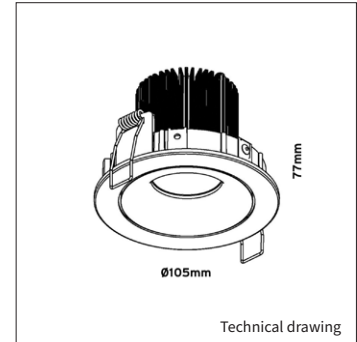

KEYLIGHT

CAP

PRODUCT MATERIAL	Die-cast Aluminium
LIGHT SOURCE	Bridgelux V8
MODULE LIFETIME	Approx. 50.000 hours
DRIVER	Excluding driver, SELECT OPTION
COLORS (Δ)	☐ 3 = RAL 9003 white ☒ 5 = RAL 9005 black
BEAM ANGLE	24°
ADJUSTABLE	Yes
SIZE	Ø105 X 77mm

OPTIONS

DRIVER OPTIONS	On/off	350mA6-10W Art. no.: 0110.350.10.3
	Phase cut	350mA 1-7W Art. no.: 0107.350.20.2
	DALI	350mA 3-18W Art. no.: 0118.350.40.0 Max. 2 fixtures connected in serie per driver
POWER CABLE OPTIONS Connected to driver/fixture	Europlug 2000mm 2 X 0,75 Art. no.: 0502.075.20.0	
	Wieland GST 18/3 male 2000mm 3 X 0,75 Art. no.: 0501.183.20.0	
	Wieland T connector GST 18/3 200mm 3 X 0,75 Art. no.: 0500.183.20.0	

INFORMATION

Always select a driver option and add the selected driver to your order.

Full warranty only applies when fixture is purchased in combination with recommended driver.

ARTICLE NUMBER	LAMP TYPE	BRAND	LUMINOUS FLUX	OUTPUT POWER	MODULE EFFICIENCY	COLOR TEMPERATURE	CRI	TC LIFETIME	mA
4005.990.28.Δ	V8	Bridgelux	676lm	6,2W	109lm/W	2700K	>90	50.000 Hrs	350mA

Δ See colors

Keylight International reserves the right to modify or change technical, construction or LED specifications due to continuous improvements of our products and light sources.