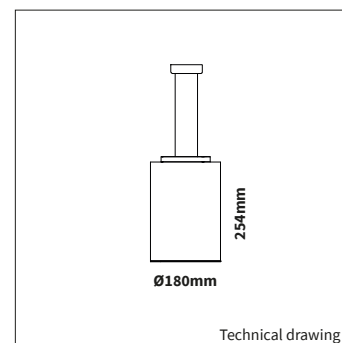

INFORMATION

Nominal lifetime L90/B50 @50.000 h - 25°C

Also available in surface mounted version

This luminaire is equipped with an innovative lens technology instead of a reflector
High quality led lens technology + 10% more light output