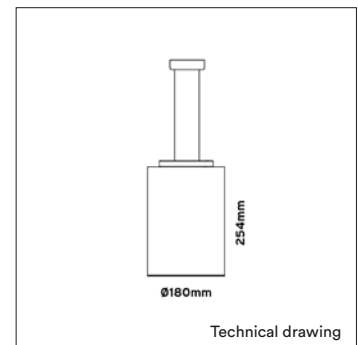

AVAILABLE SLM OPTIONS

To order the correct product, please replace **COB*** in the article number field with the COB code found on the last page of the catalogue

ARTICLE NUMBER	LUMINOUS FLUX	BRAND	COLOR TEMPERATURE	SETTING
Δ See colors				
5119.COB*.24.Δ	2000lm	Philips SLM G7	927 / 830 / 930 / 835 / 840 / 850	High Efficiency
5119.COB*.24.Δ	2000lm	Philips SLM G7	Premium White 830 / 930 / 935 / 940	High Efficiency
5119.COB*.24.Δ	2000lm	Philips SLM G7	Premium White HE 930	High Efficiency
5119.COB*.24.Δ	2000lm	Philips SLM G7	Premium Color 930	High Efficiency
5119.COB*.24.Δ	2000lm	Philips SLM G7	Food: Bakery / Iced Seafood / Live Seafood	High Efficiency
5119.COB*.24.Δ	3000lm	Philips SLM G7	827 / 927 / 830 / 930 / 835 / 840 / 850 / 857	High Efficiency
5119.COB*.24.Δ	3000lm	Philips SLM G7	Premium White 830 / 930 / 935 / 940	High Efficiency
5119.COB*.24.Δ	3000lm	Philips SLM G7	Premium White HE 930	High Efficiency
5119.COB*.24.Δ	3000lm	Philips SLM G7	Premium Color 930	High Efficiency
5119.COB*.24.Δ	3000lm	Philips SLM G7	Food: Meat / Bakery	High Efficiency
5119.COB*.24.Δ	4500lm	Philips SLM G7	927 / 830 / 930 / 835 / 840 / 850	High Efficiency
5119.COB*.24.Δ	4500lm	Philips SLM G7	Premium White 830 / 930 / 935 / 940	High Efficiency
5119.COB*.24.Δ	4500lm	Philips SLM G7	Premium White HE 930	High Efficiency
5119.COB*.24.Δ	4500lm	Philips SLM G7	Food: Meat / Bakery	High Efficiency

⚠ High efficiency is the standard Keylight setting for all SLM G7 LED modules. For COB LED specification and warranty information regarding high efficiency, see last page of the catalogue.
Standard system warranty is 5 years.