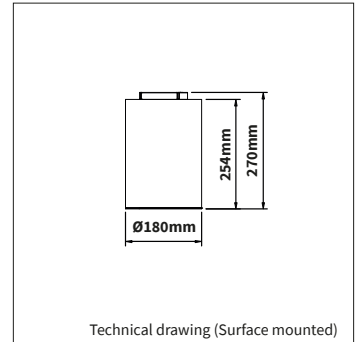

INFORMATION

Nominal lifetime L90/B50 @50.000 h - 25°C

Also available in pendant version

This luminaire is equipped with an innovative lens technology instead of a reflector.
High quality led lens technology + 10% more light output

This luminaire is also available in 1100lm -8000lm SLM on request