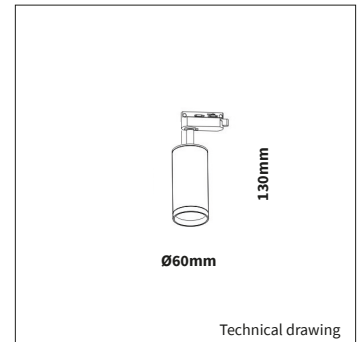

COLORS (Δ)

- 3 = RAL 9003 white
- 5 = RAL 9005 black

BEAM ANGLE

BEAM ANGLE DTW

ADJUSTABLE

Yes

SIZE

Ø60 X 130mm

INFORMATION

Keylight International reserves the right to modify or change technical, construction or LED specifications due to continuous improvements of our products and lightsources.

ARTICLE NUMBER	LAMP TYPE	BRAND	LUMINOUS FLUX	OUTPUT POWER	MODULE EFFICIENCY	COLOR TEMPERATURE	CRI	TC LIFETIME	BEAM ANGLE
3130.272.25.Δ	GU10	Philips	265lm	4W	66lm/W	2700K	>90	50.000 Hrs	25°
3130.279.36.Δ	GU10	Philips	265lm	4W	66lm/W	2700K	>90	50.000 Hrs	36°
3130.282.25.Δ	GU10	Philips	280lm	4W	70lm/W	3000K	>90	50.000 Hrs	25°
3130.290.36.Δ	GU10	Philips	280lm	4W	70lm/W	3000K	>90	50.000 Hrs	36°
3130.175.20.Δ	GU10	KL	280lm	5W	56lm/W	2200-2650K	>90	30.000 Hrs	24°