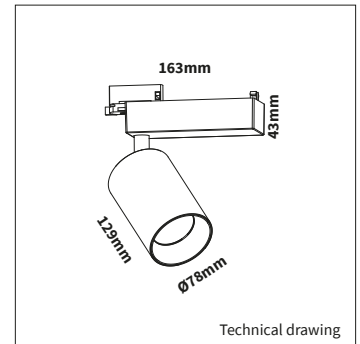

HONEYCOMB

ANTI-GLARE RING

Honeycomb

Black

Gold

AVAILABLE SLM OPTIONS

To order the correct product, please replace **COB*** in the article number field with the COB code found on the last page of the catalogue

ARTICLE NUMBER	LUMINOUS FLUX	BRAND	COLOR TEMPERATURE	SETTING
Δ See colors				
3147.COB*.25.Δ	1100lm	Philips SLM G7	827 / 927 / 830 / 930 / 835 / 840 / 850	High Efficiency
3147.COB*.25.Δ	1100lm	Philips SLM G7	Premium White 830 / 930 / 935 / 940	High Efficiency
3147.COB*.25.Δ	1100lm	Philips SLM G7	Premium White HE 930	High Efficiency
3147.COB*.25.Δ	1100lm	Philips SLM G7	Premium Color 930	High Efficiency
3147.COB*.25.Δ	1100lm	Philips SLM G7	Premium Color HE 930	High Efficiency
3147.COB*.25.Δ	1100lm	Philips SLM G7	Crisp White 930	High Efficiency
3147.COB*.25.Δ	1100lm	Philips SLM G7	Food: Meat / Bakery / Iced Seafood / Live Seafood / Vegetables & Fruit	High Efficiency
3147.COB*.25.Δ	2000lm	Philips SLM G7	827 / 927 / 830 / 930 / 835 / 840 / 850	High Efficiency
3147.COB*.25.Δ	2000lm	Philips SLM G7	Premium White 830 / 930 / 935 / 940	High Efficiency
3147.COB*.25.Δ	2000lm	Philips SLM G7	Premium White HE 930	High Efficiency
3147.COB*.25.Δ	2000lm	Philips SLM G7	Premium Color 930	High Efficiency
3147.COB*.25.Δ	2000lm	Philips SLM G7	Premium Color HE 930	High Efficiency
3147.COB*.25.Δ	2000lm	Philips SLM G7	Crisp White 930	High Efficiency
3147.COB*.25.Δ	2000lm	Philips SLM G7	Food: Meat / Bakery / Iced Seafood / Live Seafood / Vegetables & Fruit	High Efficiency
3147.COB*.25.Δ	3000lm	Philips SLM G7	827 / 927 / 830 / 930 / 835 / 840 / 850 / 857	High Efficiency
3147.COB*.25.Δ	3000lm	Philips SLM G7	Premium White 830 / 930 / 935 / 940	High Efficiency
3147.COB*.25.Δ	3000lm	Philips SLM G7	Premium White HE 930	High Efficiency

! High efficiency is the standard Keylight setting for all SLM G7 LED modules. For COB led specification and warranty information regarding high efficiency, see last page of the catalogue. Standard system warranty is 5 years.