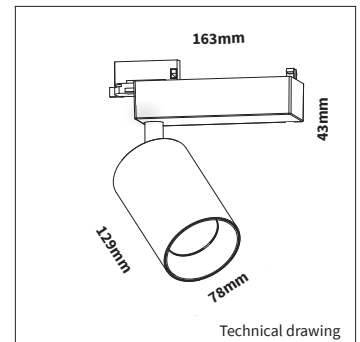

AVAILABLE SLM OPTIONS

To order the correct product, please replace **COB*** in the article number field with the COB code found on the last page of the catalogue

ARTICLE NUMBER	LUMINOUS FLUX	BRAND	OUTPUT POWER	COLOUR TEMPERATURE	CRI	SETTING	POWER FACTOR
3047.COB*.25.Δ	2000lm	Philips SLM G7	12W	827 / 830 / 835 / 840 / 850	>80	High Efficiency	>0,9
3047.COB*.25.Δ	2000lm	Philips SLM G7	17W	927 / 930	>90	High Efficiency	>0,9
3047.COB*.25.Δ	2000lm	Philips SLM G7	12W	830 Premium White	>80	High Efficiency	>0,9
3047.COB*.25.Δ	2000lm	Philips SLM G7	17W	930 / 935 / 940 Premium White	>90	High Efficiency	>0,9
3047.COB*.25.Δ	2000lm	Philips SLM G7	17W	930 Premium Color	>90	High Efficiency	>0,9
3047.COB*.25.Δ	2000lm	Philips SLM G6	21W	930 Crisp White	>90	High Efficiency	>0,9
3047.COB*.25.Δ	2000lm	Philips SLM G7	22W	925 Food Warm White	84	High Efficiency	>0,9
3047.COB*.25.Δ	2000lm	Philips SLM G7	20W	930 Food Premium Red	88	High Efficiency	>0,9
3047.COB*.25.Δ	3000lm	Philips SLM G7	19W	827 / 830 / 835 / 840 / 850 / 857	>80	High Efficiency	>0,9
3047.COB*.25.Δ	3000lm	Philips SLM G7	23W	927 / 930	>90	High Efficiency	>0,9
3047.COB*.25.Δ	3000lm	Philips SLM G7	20W	830 Premium White	>80	High Efficiency	>0,9
3047.COB*.25.Δ	3000lm	Philips SLM G7	23W	930 / 935 / 940 Premium White	>90	High Efficiency	>0,9
3047.COB*.25.Δ	3000lm	Philips SLM G7	25W	930 Premium Color	>90	High Efficiency	>0,9
3047.COB*.25.Δ	3000lm	Philips SLM G6	32W	930 Crisp White	>90	High Efficiency	>0,9
3047.COB*.25.Δ	4500lm	Philips SLM G7	29W	827 / 830 / 835 / 840 / 850 / 857	>80	High Efficiency	>0,9
3047.COB*.25.Δ	4500lm	Philips SLM G7	26W	927 / 930	>90	High Efficiency	>0,9
3047.COB*.25.Δ	4500lm	Philips SLM G7	30W	830 Premium White	>80	High Efficiency	>0,9

i High efficiency is the standard Keylight setting for all SLM G6/G7 LED modules. For technical and warranty information regarding high efficiency, see last page of the catalogue. Standard system warranty is 5 years.