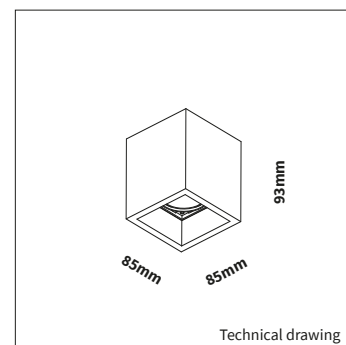

PRODUCT MATERIAL	Die-cast aluminium
LIGHT SOURCE	Bridgelux V8 Array
MODULE LIFETIME	Approx. 35.000 hours
DRIVER	Including phase cut dimmable driver
COLORS	○ 3 = RAL 9003 white ● 5 = RAL 9005 black
BEAM ANGLE	33°
ADJUSTABLE	No
SIZE	85 X 85 X 93mm

OPTIONS

DRIVER OPTIONS	1/10V	500mA 7-10W Art. no.: 0110.500.30.2
	DALI	500mA 7-10W Art. no.: 0110.500.40.2

INFORMATION

Full warranty only applies when fixture is purchased in combination with recommended driver.

INSERTS

ARTICLE NUMBER	COLOR	LAMP TYPE	BRAND	LUMINOUS FLUX	OUTPUT POWER	MODULE EFFICIENCY	COLOR TEMPERATURE	CRI	TC LIFETIME	mA
5105.994.33.3	○ white	V8 Array	Bridgelux	745lm	9,2W	80lm/W	2700K	>90	35.000 Hrs	500mA
5105.994.33.35	○● white / black	V8 Array	Bridgelux	745lm	9,2W	80lm/W	2700K	>90	35.000 Hrs	500mA
5105.994.33.39	○● white / gold	V8 Array	Bridgelux	745lm	9,2W	80lm/W	2700K	>90	35.000 Hrs	500mA
5105.994.33.5	● black	V8 Array	Bridgelux	745lm	9,2W	80lm/W	2700K	>90	35.000 Hrs	500mA
5105.994.33.53	○● black / white	V8 Array	Bridgelux	745lm	9,2W	80lm/W	2700K	>90	35.000 Hrs	500mA
5105.994.33.59	○● black / gold	V8 Array	Bridgelux	745lm	9,2W	80lm/W	2700K	>90	35.000 Hrs	500mA