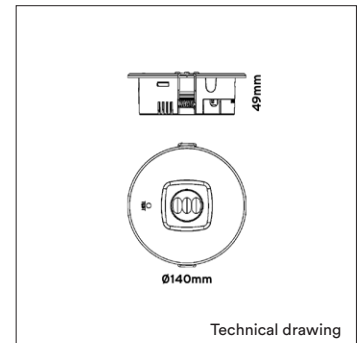

PRODUCT MATERIAL	Thermoplastic housing
LIGHTSOURCE	SMD 3030 LED
COLORS	○ 3 = RAL 9003 white ● 5 = RAL 9005 black
VIEWING DISTANCE	Wide lens for open area
SIZE	140 X 49mm

INFORMATION

MAINTAINED	Non-maintained	
AUTO TEST	Yes	
EMERGENCY BATTERY	Including sealed Ni-NH battery Life time 4 years 24 hours charge time Rechargeable battery pack 1 hour	
EN STANDARD	Europe standard EN1838	
EN STANDARD	Mounting height	Open area
	2,5m	10m*10m
	3,0m	11m*11m
	3,5m	12m*12m
REPLACEMENT BATTERY	Art. no.: 0552.000.00.3	

Battery life starts counting from the moment of installation

ARTICLE NUMBER	LAMP TYPE	COLOR TEMPERATURE	EMERGENCY LUMEN OUTPUT	MODULE POWER	BATTERY CHARGE DURATION	BATTERY LIFETIME WHEN DISCONNECTED	BATTERY
0552.999.37.3 (white)	6 X LED SMD 3030	6500K	375lm	4W	24 Hrs	1 hour	Ni_Mh 7.2V 1300mA
0552.999.37.5 (black)	6 X LED SMD 3030	6500K	375lm	4W	24 Hrs	1 hour	Ni_Mh 7.2V 1300mA