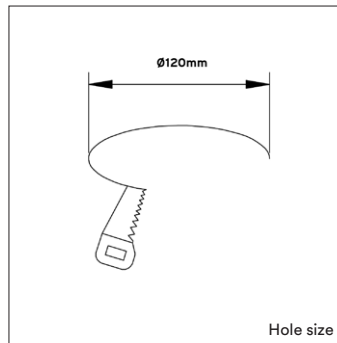

PRODUCT MATERIAL	Thermoplastic housing
LIGHTSOURCE	SMD 3030 LED
COLORS	○ 3 = RAL 9003 white ● 5 = RAL 9005 black
VIEWING DISTANCE	Wide lens for open area
SIZE	140 X 49mm

INFORMATION

MAINTAINED	Non-maintained	
AUTO TEST	Yes	
EMERGENCY BATTERY	Including sealed Ni-NH battery Life time 4 years 24 hours charge time Rechargeable battery pack 1 hour	
EN STANDARD	Europe standard EN1838	
EN STANDARD	Mounting height	Open area
	2,5m	10m*10m
	3,0m	11m*11m
	3,5m	12m*12m
REPLACEMENT BATTERY	Art. no.: 0552.000.00.3	

Battery life starts counting from the moment of installation

ARTICLE NUMBER	LAMP TYPE	COLOR TEMPERATURE	EMERGENCY LUMEN OUTPUT	MODULE POWER	BATTERY CHARGE DURATION	BATTERY LIFETIME WHEN DISCONNECTED	BATTERY
0552.999.37.3 (white)	6 X LED SMD 3030	6500K	375lm	4W	24 Hrs	1 hour	Ni_Mh 7.2V 1300mA
0552.999.37.5 (black)	6 X LED SMD 3030	6500K	375lm	4W	24 Hrs	1 hour	Ni_Mh 7.2V 1300mA